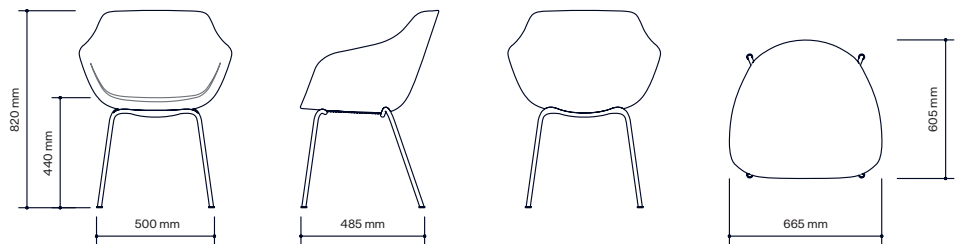

4-Legged

	Stackable	Configurable	Assembly	Seat	Base	Foot	Certificate
4-Star Column Swivel	No	Fabric & finish Configure at my.edsbyn.com	Pre-assembled	Upholstered Molded foam	Powder coated Swedish steel	Black plastic	
4-Star Swivel	No	Fabric & finish Configure at my.edsbyn.com	Pre-assembled	Upholstered Molded foam	Powder coated 100% recycled aluminum	Black plastic Optional, Furniture pads, felt	
4-Legged	No	Fabric & finish Configure at my.edsbyn.com	Pre-assembled	Upholstered Molded foam	Powder coated Swedish steel	Black plastic	

Climate-Smart

All materials and surface treatments are approved for public environments with high wear and tear, and will last for many years without the need for maintenance.

Certified according to Möbelfakta

Technical quality standards for sustainability, stability, safety and for surface resistance. Environmental standards for materials and products.

ISO Certified Production

Edsbyverken is certified according to quality and environmental management standards ISO 9001 and ISO 14001.

Color & Trim

Customized furniture with extensive configuration possibilities is our specialty. Edsbyn's selected palette, Color & Trim, showcases a small selection of the color schemes offered for standard orders.

All materials are carefully selected with environmental sustainability as our top priority. All finishes offered in Color & Trim are sustainable and suitable for environments with heavy daily wear and tear.

Explore the complete selection of materials and colors available for you to choose from at my.edsbyn.com

Edsbyn Factory

The secret of our success is the ability to change and adapt. What began in 1899 as a small carpentry, grew in to be one of the largest furniture factories in the Nordics. Between 1934–1984 we produced wooden skis for the Ministry of Defence, Olympic gold winners and families. Out of the waste material we manufactured pin-back chairs, which were used to furnish the Swedish welfare state.

As one of Sweden's oldest furniture companies, with a firm base in Edsbyn, we can proudly say that we have played a part in making the label Swedish Design synonymous with good form and function.