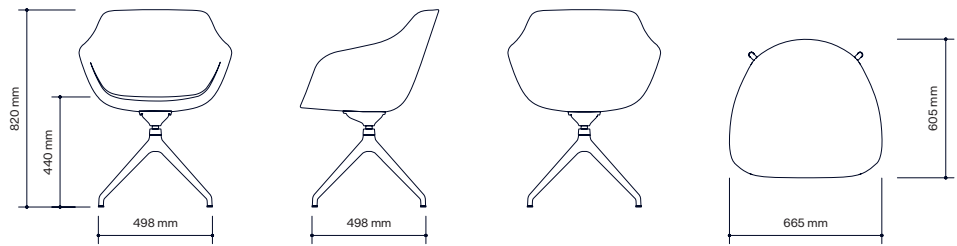

4-Star Swivel