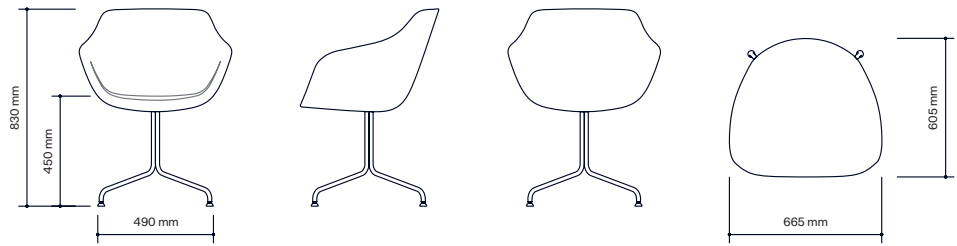

4-Star Column Swivel