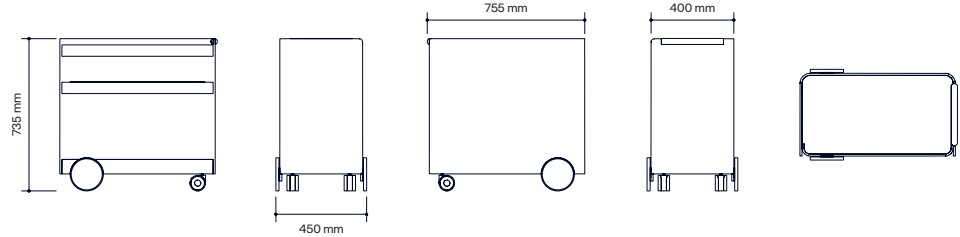

Troy Medium