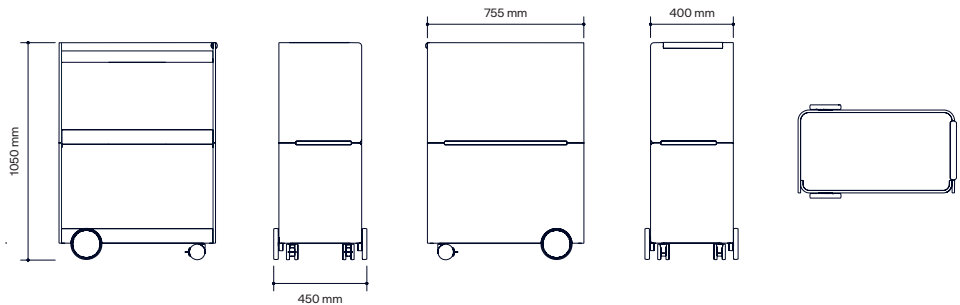

Troy High

	Configurable	Assembly	Body	Shelves	Handle	Frame	Wheels	Certificate
Troy Medium Troy High	Veneer & finish Configure at my.edsbyn.com	Pre-assembled	Molded veneer	Veneer ash & oak	Solid ash & oak	Black powder-coated steel	Black ABS plastic with a rubber edge	

Climate-Smart

All materials and surface treatments are approved for public environments with high wear and tear, and will last for many years without the need for maintenance.

Certified according to Möbelfakta

Technical quality standards for sustainability, stability, safety and for surface resistance. Environmental standards for materials and products.

ISO Certified Production

Edsbyverken is certified according to quality and environmental management standards ISO 9001 and ISO 14001.

Color & Trim

Customized furniture with extensive configuration possibilities is our specialty. Edsbyn's selected palette, Color & Trim, showcases a small selection of the color schemes offered for standard orders.

All materials are carefully selected with environmental sustainability as our top priority. All finishes offered in Color & Trim are sustainable and suitable for environments with heavy daily wear and tear.

Explore the complete selection of materials and colors available for you to choose from at my.edsbyn.com

Edsbyn Factory

The secret of our success is the ability to change and adapt. What began in 1899 as a small carpentry, grew in to be one of the largest furniture factories in the Nordics. Between 1934–1984 we produced wooden skis for the Ministry of Defence, Olympic gold winners and families. Out of the waste material we manufactured pin-back chairs, which were used to furnish the Swedish welfare state.

As one of Sweden's oldest furniture companies, with a firm base in Edsbyn, we can proudly say that we have played a part in making the label Swedish Design synonymous with good form and function.