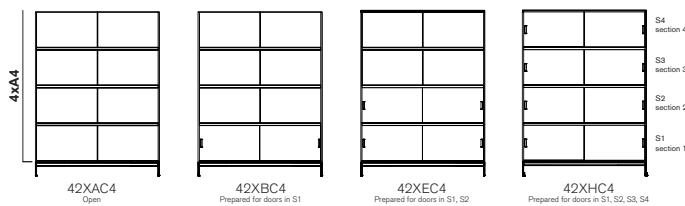

Design TEA

Configuration

Total height including plinth 800 mm alt. including legs 870 mm.

Total height including plinth 1165 mm alt. including legs 1235 mm

Total height including plinth 1530 mm alt. including legs 1600 mm

EDSBYN

Total height including plinth 800 mm alt. including legs 870 mm

Total height including plinth 1165 mm alt. including legs 1235 mm

Total height including plinth 1530 mm alt. including legs 1600 mm

Total height including plinth 800 mm alt. including legs 870

Total height including plinth 1165 mm alt. including legs 1235 mm

Total height including plinth 1165 mm alt. including legs 1235 mm

Colors & Materials

Frame, Doors, Back

White S 0500-N	
Light grey S 2500-N	
Dark grey S 7000-N	
Black S 9000-N	
Birch veneer	
Oak veneer	
Ash white glazed	