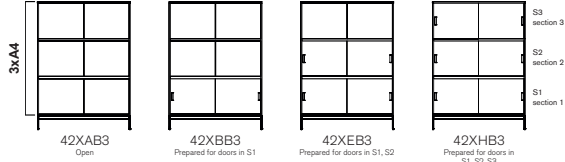

Design TEA

Configuration

Total height including plinth 800 mm alt. including legs 870 mm.

Total height including plinth 1165 mm alt. including legs 1235 mm

Total height including plinth 1530 mm alt. including legs 1600 mm

EDSBYN

Total height including plinth 800 mm alt. including legs 870 mm

Total height including plinth 1165 mm alt. including legs 1235 mm

Total height including plinth 1530 mm alt. including legs 1600 mm

Total height including plinth 800 mm alt. including legs 870

Total height including plinth 1165 mm alt. including legs 1235 mm

Total height including plinth 1165 mm alt. including legs 1235 mm

Colors & Materials

Frame, Doors, Back

White S 0500-N	
Light grey S 2500-N	
Dark grey S 7000-N	
Black S 9000-N	
Birch veneer	
Oak veneer	
Ash white glazed	