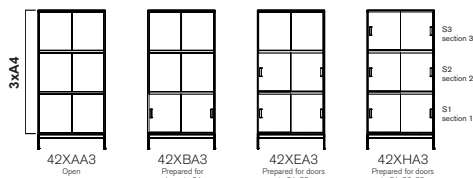

Neat Storage

Design TEA

A neat family with a graphic form. Neat is a family of work tables and storage units with streamlined and airy design. With Neat Storage you can combine the material components in any number of ways, allowing you to put a personal touch on the interior.

Design TEA

Configuration

Total height including plinth 800 mm alt. including legs 870 mm.

Total height including plinth 1165 mm alt. including legs 1235 mm

Total height including plinth 1530 mm alt. including legs 1600 mm

EDSBYN

Total height including plinth 800 mm alt. including legs 870 mm

Total height including plinth 1165 mm alt. including legs 1235 mm

Total height including plinth 1530 mm alt. including legs 1600 mm

Total height including plinth 800 mm alt. including legs 870

Total height including plinth 1165 mm alt. including legs 1235 mm

Total height including plinth 1165 mm alt. including legs 1235 mm

Colors & Materials

Frame, Doors, Back

White S 0500-N	
Light grey S 2500-N	
Dark grey S 7000-N	
Black S 9000-N	
Birch veneer	
Oak veneer	
Ash white glazed	