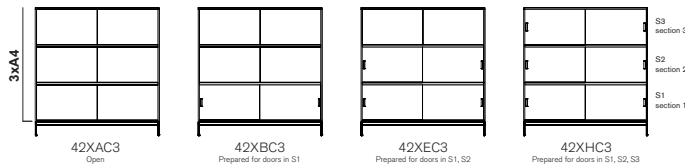

Design TEA

Configuration

Total height including plinth 800 mm alt. including legs 870 mm.

Total height including plinth 1165 mm alt. including legs 1235 mm

Total height including plinth 1530 mm alt. including legs 1600 mm

EDSBYN

Total height including plinth 800 mm alt. including legs 870 mm

Total height including plinth 1165 mm alt. including legs 1235 mm

Total height including plinth 1530 mm alt. including legs 1600 mm

Total height including plinth 800 mm alt. including legs 870

Total height including plinth 1165 mm alt. including legs 1235 mm

Total height including plinth 1165 mm alt. including legs 1235 mm

Colors & Materials

Frame, Doors, Back

White S 0500-N	
Light grey S 2500-N	
Dark grey S 7000-N	
Black S 9000-N	
Birch veneer	
Oak veneer	
Ash white glazed	