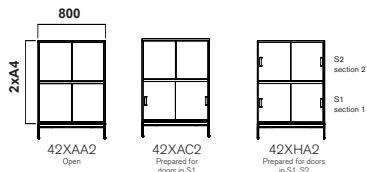

Neat Storage

Design TEA

A neat family with a graphic form. Neat is a family of work tables and storage units with streamlined and airy design. With Neat Storage you can combine the material components in any number of ways, allowing you to put a personal touch on the interior.

Design TEA

Configuration

Total height including plinth 800 mm alt. including legs 870 mm.

Total height including plinth 1165 mm alt. including legs 1235 mm

Total height including plinth 1530 mm alt. including legs 1600 mm

EDSBYN

Total height including plinth 800 mm alt. including legs 870 mm

Total height including plinth 1165 mm alt. including legs 1235 mm

Total height including plinth 1530 mm alt. including legs 1600 mm

Total height including plinth 800 mm alt. including legs 870

Total height including plinth 1165 mm alt. including legs 1235 mm

Total height including plinth 1165 mm alt. including legs 1235 mm

Colors & Materials

Frame, Doors, Back

White S 0500-N	
Light grey S 2500-N	
Dark grey S 7000-N	
Black S 9000-N	
Birch veneer	
Oak veneer	
Ash white glazed	