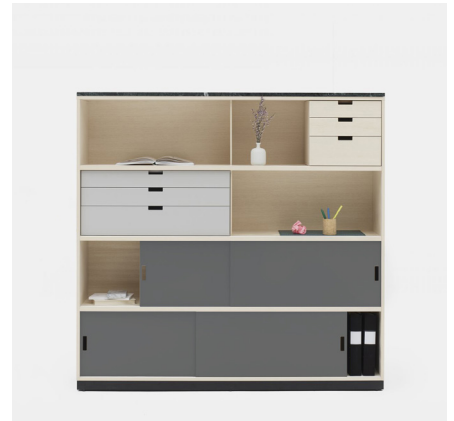

Neat Storage

Design TEA

A neat family with a graphic form. Neat is a family of work tables and storage units with streamlined and airy design. With Neat Storage you can combine the material components in any number of ways, allowing you to put a personal touch on the interior.

Design TEA

Configuration

Total height including plinth 800 mm alt. including legs 870 mm.

Total height including plinth 1165 mm alt. including legs 1235 mm

Total height including plinth 1530 mm alt. including legs 1600 mm

Total height including plinth 1165 mm alt. including legs 1235 mm

Total height including plinth 1165 mm alt. including legs 1235 mm

Colors & Materials

Frame, Doors, Back

White S 0500-N	
Light grey S 2500-N	
Dark grey S 7000-N	
Black S 9000-N	
Birch veneer	
Oak veneer	
Ash white glazed	