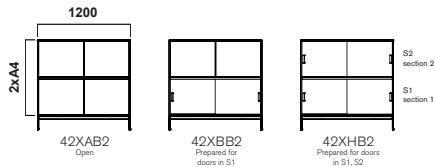

Design TEA

Configuration

Total height including plinth 800 mm alt. including legs 870 mm.

Total height including plinth 1165 mm alt. including legs 1235 mm

Total height including plinth 1530 mm alt. including legs 1600 mm

EDSBYN

Total height including plinth 800 mm alt. including legs 870 mm

Total height including plinth 1165 mm alt. including legs 1235 mm

Total height including plinth 1530 mm alt. including legs 1600 mm

Total height including plinth 800 mm alt. including legs 870

Total height including plinth 1165 mm alt. including legs 1235 mm

Total height including plinth 1165 mm alt. including legs 1235 mm

Colors & Materials

Frame, Doors, Back

White S 0500-N	
Light grey S 2500-N	
Dark grey S 7000-N	
Black S 9000-N	
Birch veneer	
Oak veneer	
Ash white glazed	