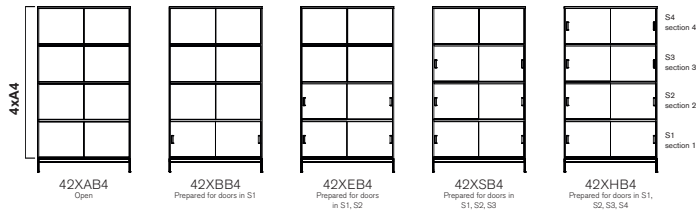

Design TEA

Configuration

Total height including plinth 800 mm alt. including legs 870 mm.

Total height including plinth 1165 mm alt. including legs 1235 mm

Total height including plinth 1530 mm alt. including legs 1600 mm

EDSBYN

Total height including plinth 800 mm alt. including legs 870 mm

Total height including plinth 1165 mm alt. including legs 1235 mm

Total height including plinth 1530 mm alt. including legs 1600 mm

Total height including plinth 800 mm alt. including legs 870

Total height including plinth 1165 mm alt. including legs 1235 mm

Total height including plinth 1165 mm alt. including legs 1235 mm

Colors & Materials

Frame, Doors, Back

White S 0500-N	
Light grey S 2500-N	
Dark grey S 7000-N	
Black S 9000-N	
Birch veneer	
Oak veneer	
Ash white glazed	