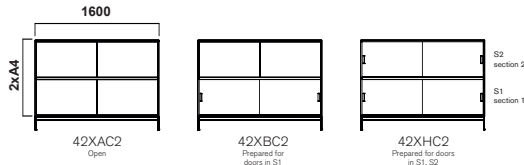

Design TEA

Configuration

Total height including plinth 800 mm alt. including legs 870 mm.

Total height including plinth 1165 mm alt. including legs 1235 mm

Total height including plinth 1530 mm alt. including legs 1600 mm

EDSBYN

Total height including plinth 800 mm alt. including legs 870 mm

Total height including plinth 1165 mm alt. including legs 1235 mm

Total height including plinth 1530 mm alt. including legs 1600 mm

Total height including plinth 800 mm alt. including legs 870

Total height including plinth 1165 mm alt. including legs 1235 mm

Total height including plinth 1165 mm alt. including legs 1235 mm

Colors & Materials

Frame, Doors, Back

White S 0500-N	
Light grey S 2500-N	
Dark grey S 7000-N	
Black S 9000-N	
Birch veneer	
Oak veneer	
Ash white glazed	