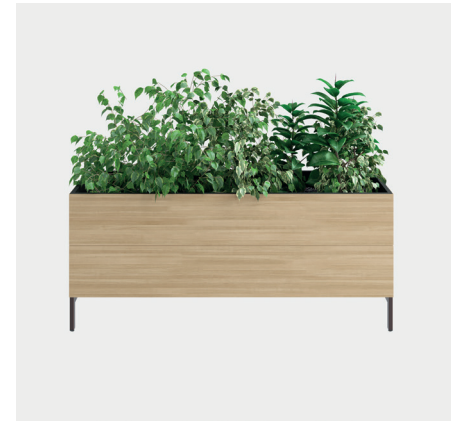

# Neat Green

Design TEA

Neat Storage units are as attractive from the back as the front and provide a plethora of variation opportunities. Combine the storage with Neat Green, a decorative yet functional plant box that is placed on top of the Neat Storage unit or directly on a stand/base. The decorative trellis is a complement for the Neat Green flower box. The medallion-shaped net is ideal for climbing plants and make the trellis a room divider where you decide on the transparency with your choice of plants.