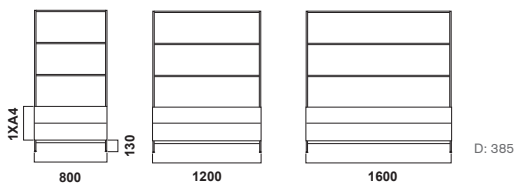

Neat Green

Design TEA

Neat Storage units are as attractive from the back as the front and provide a plethora of variation opportunities. Combine the storage with Neat Green, a decorative yet functional plant box that is placed on top of the Neat Storage unit or directly on a stand/base. The decorative trellis is a complement for the Neat Green flower box. The medallion-shaped net is ideal for climbing plants and make the trellis a room divider where you decide on the transparency with your choice of plants.

Design TEA

Configuration

Floor standing with trellis

Upper unit

Floor standing without trellis

Colors & Materials

Frame

Birch veneer		White S 0500-N	
Oak veneer		Light grey S 2500-N	
Ash white glazed		Dark grey S 7000-N	
		Black S 9000-N	

Lacquer (Legs)

White lacquer	
Dark chocolate	
Misty Grey	
Black lacquer	

EDSBYN