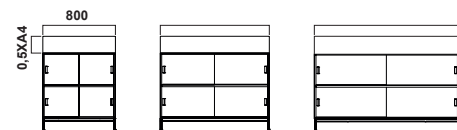

Neat Green

Design TEA

Neat Storage units are as attractive from the back as the front and provide a plethora of variation opportunities. Combine the storage with Neat Green, a decorative yet functional plant box that is placed on top of the Neat Storage unit or directly on a stand/base. The decorative trellis is a complement for the Neat Green flower box. The medallion-shaped net is ideal for climbing plants and make the trellis a room divider where you decide on the transparency with your choice of plants.

Design TEA

Configuration

Floor standing with trellis

Upper unit

Floor standing without trellis

Colors & Materials

Frame

Birch veneer		White S 0500-N	
Oak veneer		Light grey S 2500-N	
Ash white glazed		Dark grey S 7000-N	
		Black S 9000-N	

Lacquer (Legs)

White lacquer	
Dark chocolate	
Misty Grey	
Black lacquer	

EDSBYN