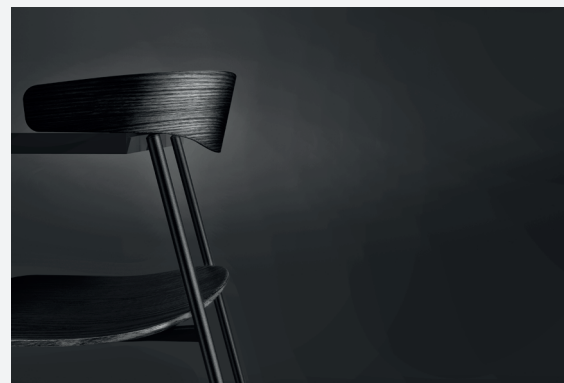

# Hug Chair

Design Jens Fager