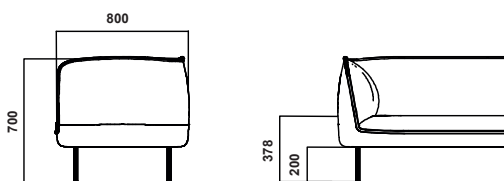

Gather Modular

Design Andreas Engesvik

Gather Modular combines the best from two worlds; the practicality of a modular system and the aesthetics of a stand-alone. Create the most suitable configurations for your needs without compromising on aesthetics or comfort. The holistic expression of Gather is based on its chunky and fitted volumes intersected by the characteristic seam running around the sofa. A perfect sofa for the workplace or even the home.

Configuration

Exemple sofa configurations

31KA2

31KA3

31KA8

31KA5

31KA4

Designer
Andreas Engesvik