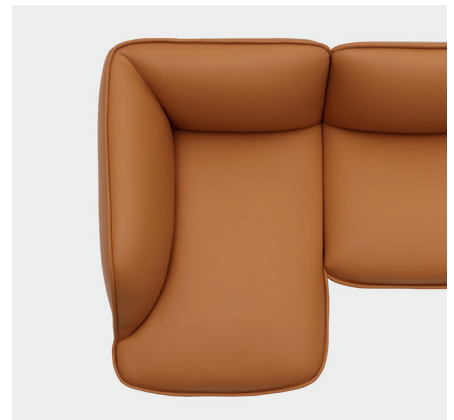

Gather Modular

Design Andreas Engesvik

Gather Modular combines the best from two worlds; the practicality of a modular system and the aesthetics of a stand-alone. Create the most suitable configurations for your needs without compromising on aesthetics or comfort. The holistic expression of Gather is based on its chunky and fitted volumes intersected by the characteristic seam running around the sofa. A perfect sofa for the workplace or even the home.

Configuration

Exemple sofa configurations

31KA2

31KA3

31KA8

31KA5

31KA4

Designer
Andreas Engesvik