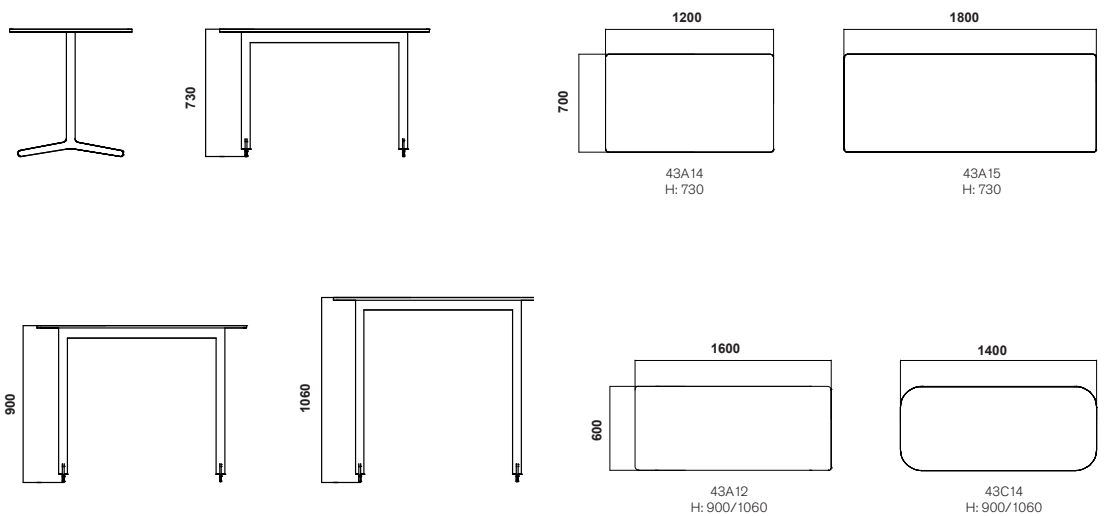

Feather Table

Design Jens Fager

Silent design with comfort and character. Feather is a furniture family with versatility, adaptable to different environments, offices, confer-ence, restaurant, school and at home. Chairs and tables with uniform expression – simple, clean, functional. The variation in colour, shape and materials give you the possibility to select a beautiful, harmonious interior with a personal touch.

Configuration

Design Jens Fager

Colors & Materials

Table Top

White laminate	
Light grey laminate	
Dark grey laminate	
White hpl S 0502-G50Y	
Light grey hpl S 2500-N	
Dark grey hpl S 6502-B	
Black hpl S 9000-N	