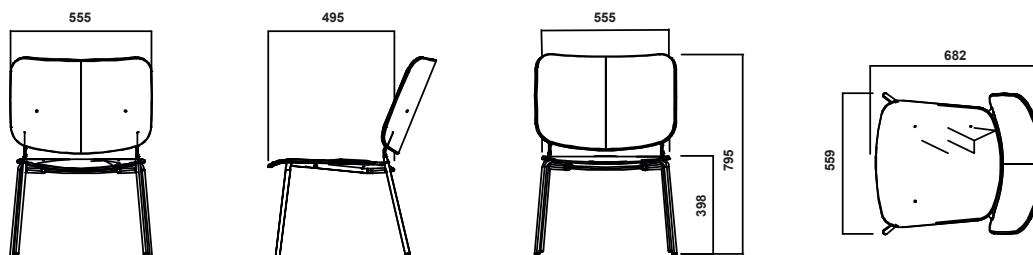

Colors & Materials

Wood

Birch veneer	
Oak veneer	
Black stained oak	

Lacquer (Legs)

White lacquer	
Dark chocolate	
Misty Grey	
Black lacquer	

Chrome	
Black lacquer