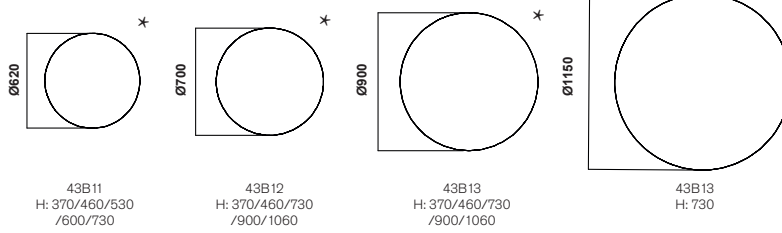

Design Jens Fager

Configuration

Rectangular - X foot

43A11
H: 370/460/530
/600/730

43A13
H: 370/460/730
/900/1060

43A16
H: 370/460/730
/900/1060

43A17
H: 370/460/730
/900/1060

Rectangular - Round corner - X foot

43C11
H: 370/460/530
/600/730

43C12
H: 370/460/530
/600/730

43C13
H: 370/460/530
/600/730

43C16
H: 370/460/530
/600/730

43C15
H: 730

Round - X foot

* Available in solid wood and marble.

Colors & Materials