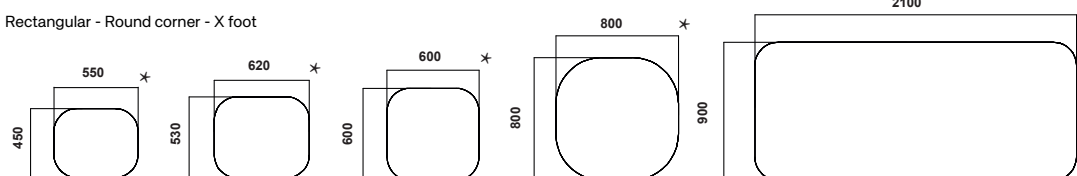

Design Jens Fager

Configuration

Rectangular - X foot

43A11
H: 370/460/530
/600/730

43A13
H: 370/460/730
/900/1060

43A16
H: 370/460/730
/900/1060

43A17
H: 370/460/730
/900/1060

Rectangular - Round corner - X foot

43C11
H: 370/460/530
/600/730

43C12
H: 370/460/530
/600/730

43C13
H: 370/460/530
/600/730

43C16
H: 370/460/530
/600/730

43C15
H: 730

Round - X foot

* Available in solid wood and marble.

Colors & Materials