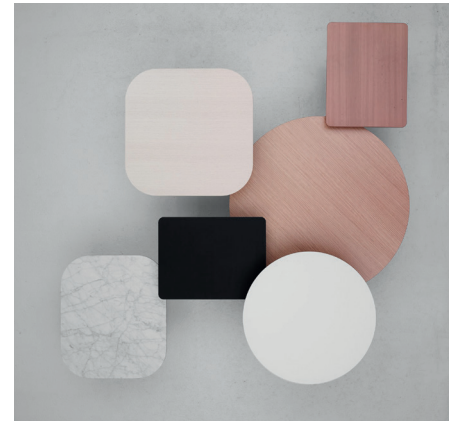

Feather Lounge / Café Table

Design Jens Fager

Silent design with comfort and character. Feather is a furniture family with versatility, adaptable to different environments, offices, confer-ence, restaurant, school and at home. Chairs and tables with uniform expression – simple, clean, functional. The variation in colour, shape and materials give you the possibility to select a beautiful, harmonious interior with a personal touch.

Design Jens Fager

Configuration

Rectangular - X foot

43A11
H: 370/460/530
/600/730

43A13
H: 370/460/730
/900/1060

43A16
H: 370/460/730
/900/1060

43A17
H: 370/460/730
/900/1060

Rectangular - Round corner - X foot

Table Top

White laminate	
Light grey laminate	
Dark grey laminate	
White hpl S 0502-G50Y	
Light grey HPL S 2500-N	
Dark grey HPL S 6502-B	
Black hpl S 9000-N	

Birch, veneer	
Oak, veneer	
Ash, veneer	
Ash white glazed	
Black stained veneer	
Beige desktop 4176	
Light grey desktop 4175	
Black desktop 4023	
Solid oak	
Solid ash	
Bianco carrar marble	
Verde guatemala marble	
Emperador dark marble	

Lacquer (Stand)

White lacquer	
Dark chocolate	
Misty Grey	
Silver lacquer	
Chrome	
Black lacquer	