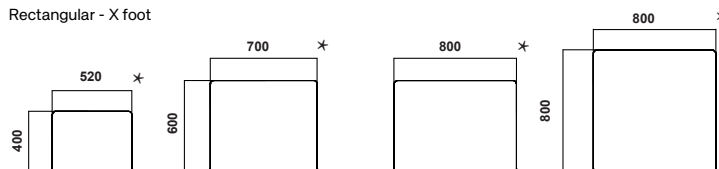

Design Jens Fager

Configuration

Rectangular - X foot

43A11
H: 370/460/530
/600/730

43A13
H: 370/460/730
/900/1060

43A16
H: 370/460/730
/900/1060

43A17
H: 370/460/730
/900/1060

Rectangular - Round corner - X foot