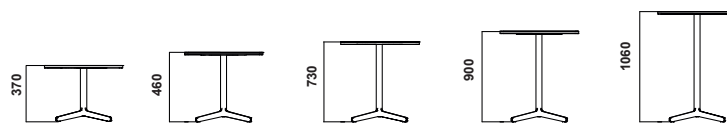

Design Jens Fager

Configuration

Rectangular - X foot

43A11
H: 370/460/530
/600/730

43A13
H: 370/460/730
/900/1060

43A16
H: 370/460/730
/900/1060

43A17
H: 370/460/730
/900/1060

Rectangular - Round corner - X foot