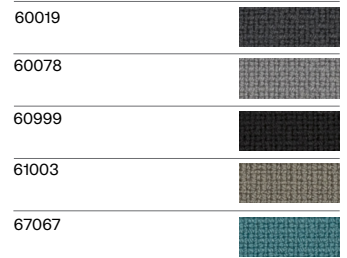

Environmental standards for materials and products.

Fabric

Cara Camira | Price Range 01

Carlow Camira | Price Range 01

Blazer Lite Camira | Price Range 02

Fame Gabriel | Price Range 02

Remix Kvadrat | Price Range 03

Divina MD Kvadrat | Price Range 04

Feldt Edsbyn | Price Range 01

A selection of colorways and fabrics by Edsbyn. Each fabric can be delivered in the full colorway available from the supplier.

Assembly

Brackets