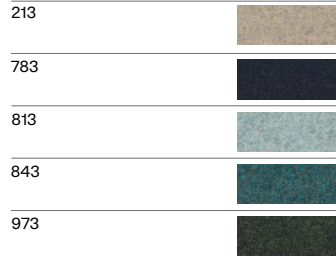

Environmental standards for materials and products.

Fabric

Cara Camira | Price Range 01

Carlow Camira | Price Range 01

Blazer Lite Camira | Price Range 02

Fame Gabriel | Price Range 02

Remix Kvadrat | Price Range 03

Divina MD Kvadrat | Price Range 04

Feldt Edsbyn | Price Range 01

A selection of colorways and fabrics by Edsbyn. Each fabric can be delivered in the full colorway available from the supplier.

Assembly

Brackets