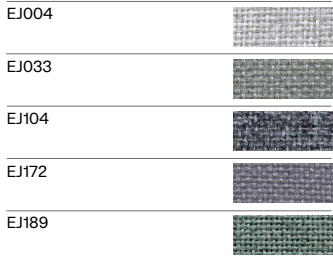

Fabric

Cara Camira | Price Range 01