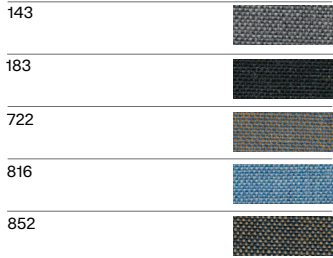

Environmental standards for materials and products.

Fabric

Cara Camira | Price Range 01

Carlow Camira | Price Range 01

Blazer Lite Camira | Price Range 02

Fame Gabriel | Price Range 02

Remix Kvadrat | Price Range 03

Divina MD Kvadrat | Price Range 04

Feldt Edsbyn | Price Range 01

A selection of colorways and fabrics by Edsbyn. Each fabric can be delivered in the full colorway available from the supplier.

Assembly

Brackets