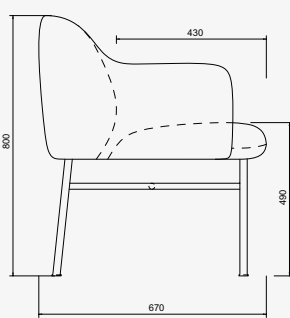

Clair Café Sofa

Design Andreas Engesvik

Measurements

Colors & Materials

Elmosoft Leather / Supplier: Elmo

Black (99999)	
Dark chocolate (93129)	
Brown (33004)	
Cognac (54035)	
Umber green (98015)	
Deep blue (97038)	
Graphite (11049)	
Slate white (01040)	