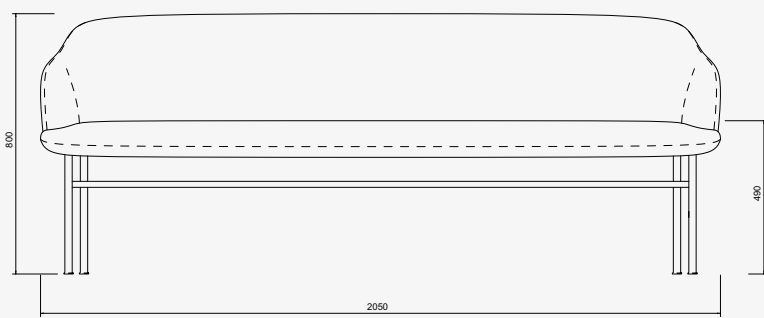

Clair Café Sofa

Design Andreas Engesvik

Measurements

Colors & Materials

Elmosoft Leather / Supplier: Elmo

Black (99999)	
Dark chocolate (93129)	
Brown (33004)	
Cognac (54035)	
Umber green (98015)	
Deep blue (97038)	
Graphite (11049)	
Slate white (01040)	