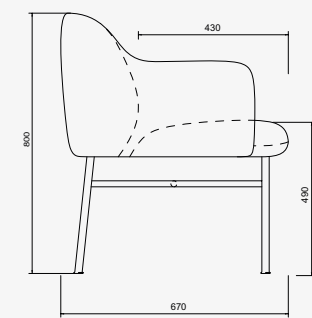

Clair Café Sofa

Design Andreas Engesvik

Measurements

Colors & Materials

Elmosoft Leather / Supplier: Elmo

Black (99999)	
Dark chocolate (93129)	
Brown (33004)	
Cognac (54035)	
Umber green (98015)	
Deep blue (97038)	
Graphite (11049)	
Slate white (01040)	