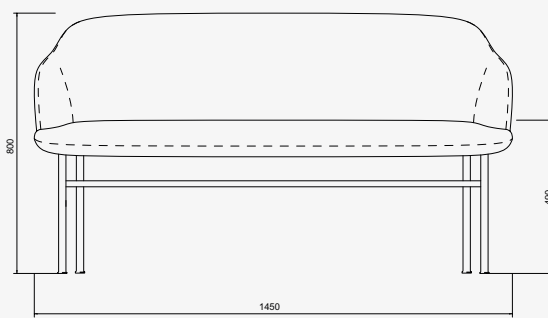

Clair Café Sofa

Design Andreas Engesvik

Measurements

Colors & Materials

Elmosoft Leather / Supplier: Elmo

Black (99999)	
Dark chocolate (93129)	
Brown (33004)	
Cognac (54035)	
Umber green (98015)	
Deep blue (97038)	
Graphite (11049)	
Slate white (01040)	