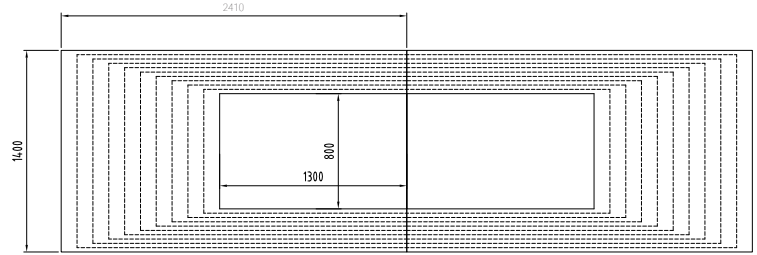

Your Choice

Few Details – Many Possibilities

The system contains few components with different stand solutions, a flexible measuring chain and a wide range of materials.

This creates many opportunities and gives a great deal of freedom to choose the design and function that best suits both users and businesses.

EDSBYN

Configuration

Conference, Free Standing

Conference, Connected

Conference, For Connection

Desk

Digital Meetings – Only via quotation

Edge