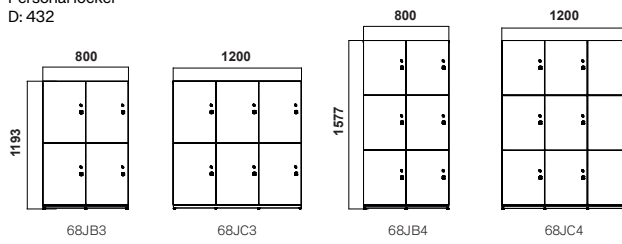

# EDSBYN

Sliding doors  
D: 416

Tower

Personal locker  
D: 432

The product is available in more configurations, look at [my.edsyn.com](http://my.edsyn.com)