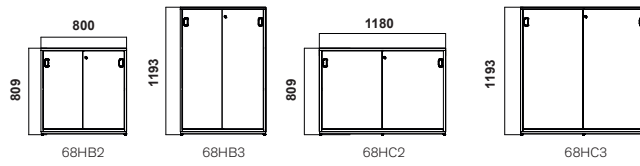

Sliding doors
D: 416