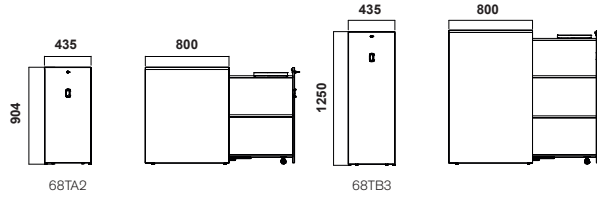

Sliding doors
D: 416

Tower

Personal locker
D: 432

The product is available in more configurations, look at my.edsyn.com

Colors & Materials

Frame

White laminate	
Light grey laminate	
Dark grey laminate	
White S 0500-N	
Black S 9000-N	

Birch, veneer	
Oak, veneer	
Ash white glazed	

Front

White laminate	
Light grey laminate	
Dark grey laminate	
White S 0500-N	
Light grey S 2500-N	
Sandy grey S 2005-Y50R	
Bay leaf green S 4020-G30Y	
Dark grey S 7000-N	
Fern green S 7010-G30Y	
Petroleum S 7020-B10G	
Black S 9000-N	
Birch, veneer	
Oak, veneer	
Ash white glazed