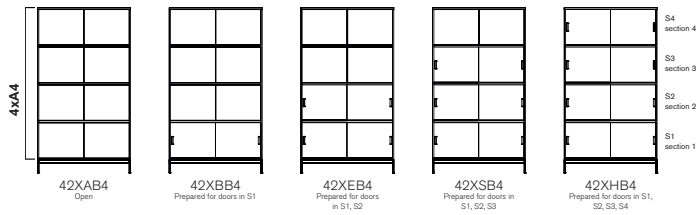

## CONFIGURATION

Total height including plinth 800 mm alt. including legs 870 mm

Total height including plinth 1165 mm alt. including legs 1235 mm

Total height including plinth 1530 mm alt. including legs 1600 mm

Designer TEA

Total height including plinth 800 mm alt. including legs 870 mm

Total height including plinth 1165 mm alt. including legs 1235 mm

Total height including plinth 1530 mm alt. including legs 1600 mm

Total height including plinth 800 mm alt. including legs 870 mm

Total height including plinth 1165 mm alt. including legs 1235 mm

Total height including plinth 1530 mm alt. including legs 1600 mm