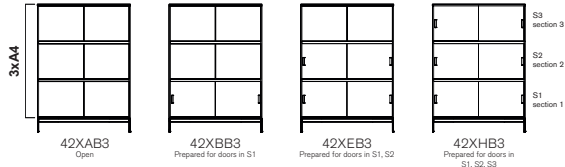

## CONFIGURATION

Total height including plinth 800 mm alt. including legs 870 mm

Total height including plinth 1165 mm alt. including legs 1235 mm

Total height including plinth 1530 mm alt. including legs 1600 mm

Designer TEA

Total height including plinth 800 mm alt. including legs 870 mm

Total height including plinth 1165 mm alt. including legs 1235 mm

Total height including plinth 1530 mm alt. including legs 1600 mm

Total height including plinth 800 mm alt. including legs 870 mm

Total height including plinth 1165 mm alt. including legs 1235 mm

Total height including plinth 1530 mm alt. including legs 1600 mm