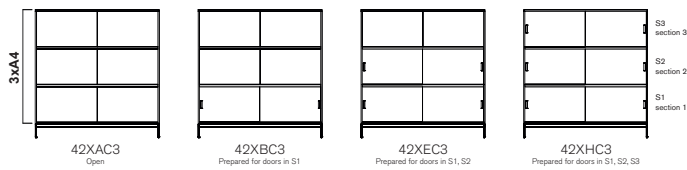

## CONFIGURATION

Total height including plinth 800 mm alt. including legs 870 mm

Total height including plinth 1165 mm alt. including legs 1235 mm

Total height including plinth 1530 mm alt. including legs 1600 mm

Designer TEA

Total height including plinth 800 mm alt. including legs 870 mm

Total height including plinth 1165 mm alt. including legs 1235 mm

Total height including plinth 1530 mm alt. including legs 1600 mm

Total height including plinth 800 mm alt. including legs 870 mm

Total height including plinth 1165 mm alt. including legs 1235 mm

Total height including plinth 1530 mm alt. including legs 1600 mm