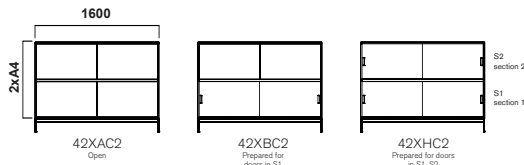

## CONFIGURATION

Total height including plinth 800 mm alt. including legs 870 mm

Total height including plinth 1165 mm alt. including legs 1235 mm

Total height including plinth 1530 mm alt. including legs 1600 mm

Designer TEA

Total height including plinth 800 mm alt. including legs 870 mm

Total height including plinth 1165 mm alt. including legs 1235 mm

Total height including plinth 1530 mm alt. including legs 1600 mm

Total height including plinth 800 mm alt. including legs 870 mm

Total height including plinth 1165 mm alt. including legs 1235 mm

Total height including plinth 1530 mm alt. including legs 1600 mm