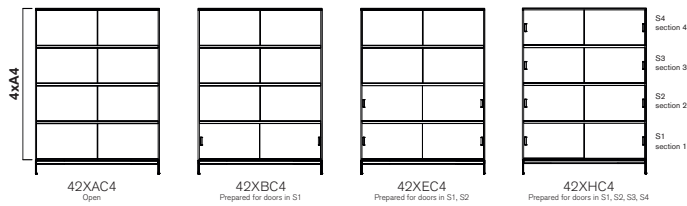

## CONFIGURATION

Total height including plinth 800 mm alt. including legs 870 mm

Total height including plinth 1165 mm alt. including legs 1235 mm

Total height including plinth 1530 mm alt. including legs 1600 mm

Designer TEA

Total height including plinth 800 mm alt. including legs 870 mm

Total height including plinth 1165 mm alt. including legs 1235 mm

Total height including plinth 1530 mm alt. including legs 1600 mm

Total height including plinth 800 mm alt. including legs 870 mm

Total height including plinth 1165 mm alt. including legs 1235 mm

Total height including plinth 1530 mm alt. including legs 1600 mm