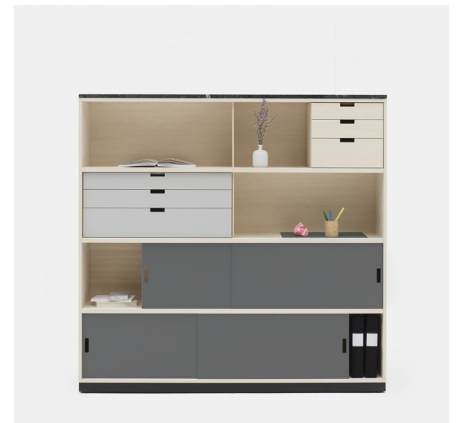

# NEAT STORAGE

DESIGN BY TEA

A neat family with a graphic form. Neat is a family of work tables and storage units with streamlined and airy design. With Neat Storage you can combine the material components in any number of ways, allowing you to put a personal touch on the interior.

## CONFIGURATION

Total height including plinth 800 mm alt. including legs 870 mm

Total height including plinth 1165 mm alt. including legs 1235 mm

Total height including plinth 1530 mm alt. including legs 1600 mm

Designer TEA

Total height including plinth 800 mm alt. including legs 870 mm

Total height including plinth 1165 mm alt. including legs 1235 mm

Total height including plinth 1530 mm alt. including legs 1600 mm

Total height including plinth 800 mm alt. including legs 870 mm

Total height including plinth 1165 mm alt. including legs 1235 mm

Total height including plinth 1530 mm alt. including legs 1600 mm