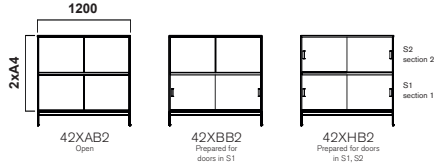

## CONFIGURATION

Total height including plinth 800 mm alt. including legs 870 mm

Total height including plinth 1165 mm alt. including legs 1235 mm

Total height including plinth 1530 mm alt. including legs 1600 mm

Designer TEA

Total height including plinth 800 mm alt. including legs 870 mm

Total height including plinth 1165 mm alt. including legs 1235 mm

Total height including plinth 1530 mm alt. including legs 1600 mm

Total height including plinth 800 mm alt. including legs 870 mm

Total height including plinth 1165 mm alt. including legs 1235 mm

Total height including plinth 1530 mm alt. including legs 1600 mm