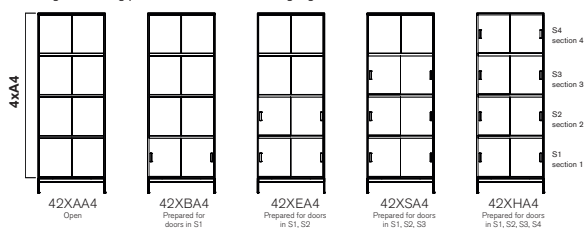

## CONFIGURATION

Total height including plinth 800 mm alt. including legs 870 mm

Total height including plinth 1165 mm alt. including legs 1235 mm

Total height including plinth 1530 mm alt. including legs 1600 mm

Designer TEA

Total height including plinth 800 mm alt. including legs 870 mm

Total height including plinth 1165 mm alt. including legs 1235 mm

Total height including plinth 1530 mm alt. including legs 1600 mm

Total height including plinth 800 mm alt. including legs 870 mm

Total height including plinth 1165 mm alt. including legs 1235 mm

Total height including plinth 1530 mm alt. including legs 1600 mm