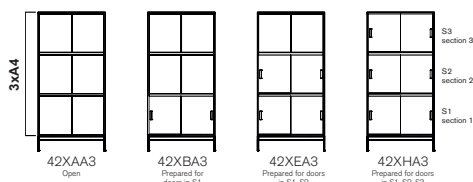

# NEAT STORAGE

DESIGN BY TEA

A neat family with a graphic form. Neat is a family of work tables and storage units with streamlined and airy design. With Neat Storage you can combine the material components in any number of ways, allowing you to put a personal touch on the interior.

## CONFIGURATION

Total height including plinth 800 mm alt. including legs 870 mm

Total height including plinth 1165 mm alt. including legs 1235 mm

Total height including plinth 1530 mm alt. including legs 1600 mm

Designer TEA

Total height including plinth 800 mm alt. including legs 870 mm

Total height including plinth 1165 mm alt. including legs 1235 mm

Total height including plinth 1530 mm alt. including legs 1600 mm

Total height including plinth 800 mm alt. including legs 870 mm

Total height including plinth 1165 mm alt. including legs 1235 mm

Total height including plinth 1530 mm alt. including legs 1600 mm