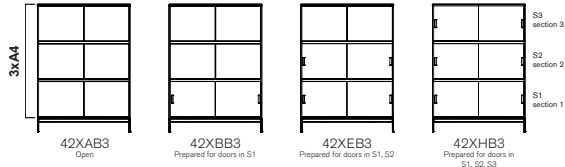

CONFIGURATION

Total height including plinth 800 mm alt. including legs 870 mm

Total height including plinth 1165 mm alt. including legs 1235 mm

Total height including plinth 1530 mm alt. including legs 1600 mm

Designer TEA

Total height including plinth 800 mm alt. including legs 870 mm

Total height including plinth 1165 mm alt. including legs 1235 mm

Total height including plinth 1530 mm alt. including legs 1600 mm

Total height including plinth 800 mm alt. including legs 870

Total height including plinth 1165 mm alt. including legs 1235 mm

Total height including plinth 1530 mm alt. including legs 1600 mm

COLOURS & MATERIALS