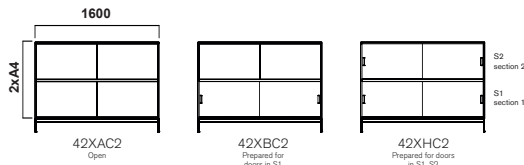

CONFIGURATION

Total height including plinth 800 mm alt. including legs 870 mm

Total height including plinth 1165 mm alt. including legs 1235 mm

Total height including plinth 1530 mm alt. including legs 1600 mm

Designer TEA

Total height including plinth 800 mm alt. including legs 870 mm

Total height including plinth 1165 mm alt. including legs 1235 mm

Total height including plinth 1530 mm alt. including legs 1600 mm

Total height including plinth 800 mm alt. including legs 870

Total height including plinth 1165 mm alt. including legs 1235 mm

Total height including plinth 1530 mm alt. including legs 1600 mm

COLOURS & MATERIALS