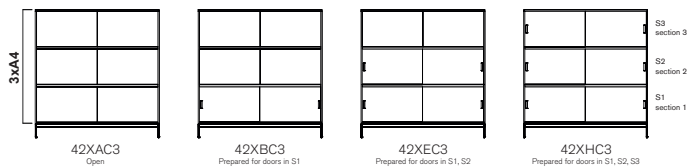

CONFIGURATION

Total height including plinth 800 mm alt. including legs 870 mm

Total height including plinth 1165 mm alt. including legs 1235 mm

Total height including plinth 1530 mm alt. including legs 1600 mm

Designer TEA

Total height including plinth 800 mm alt. including legs 870 mm

Total height including plinth 1165 mm alt. including legs 1235 mm

Total height including plinth 1530 mm alt. including legs 1600 mm

Total height including plinth 800 mm alt. including legs 870

Total height including plinth 1165 mm alt. including legs 1235 mm

Total height including plinth 1530 mm alt. including legs 1600 mm

COLOURS & MATERIALS