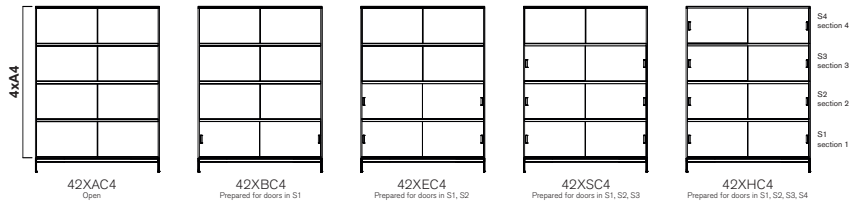

CONFIGURATION

Total height including plinth 800 mm alt. including legs 870 mm

Total height including plinth 1165 mm alt. including legs 1235 mm

Total height including plinth 1530 mm alt. including legs 1600 mm

Designer TEA

Total height including plinth 800 mm alt. including legs 870 mm

Total height including plinth 1165 mm alt. including legs 1235 mm

Total height including plinth 1530 mm alt. including legs 1600 mm

Total height including plinth 800 mm alt. including legs 870

Total height including plinth 1165 mm alt. including legs 1235 mm

Total height including plinth 1530 mm alt. including legs 1600 mm

COLOURS & MATERIALS