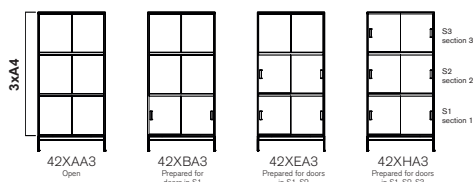

NEAT STORAGE

DESIGN BY TEA

A neat family with a graphic form. Neat is a family of work tables and storage units with streamlined and airy design. With Neat Storage you can combine the material components in any number of ways, allowing you to put a personal touch on the interior.

CONFIGURATION

Total height including plinth 800 mm alt. including legs 870 mm

Total height including plinth 1165 mm alt. including legs 1235 mm

Total height including plinth 1530 mm alt. including legs 1600 mm

Designer TEA

Total height including plinth 800 mm alt. including legs 870 mm

Total height including plinth 1165 mm alt. including legs 1235 mm

Total height including plinth 1530 mm alt. including legs 1600 mm

Total height including plinth 800 mm alt. including legs 870

Total height including plinth 1165 mm alt. including legs 1235 mm

Total height including plinth 1530 mm alt. including legs 1600 mm

COLOURS & MATERIALS