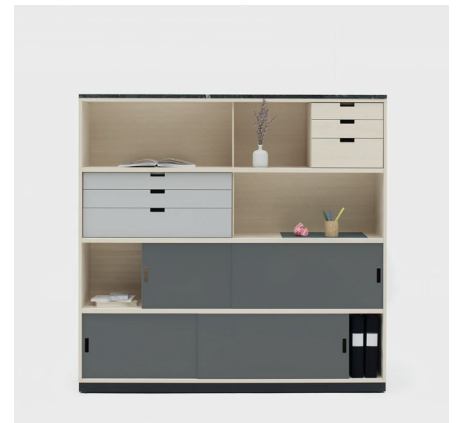

NEAT STORAGE

DESIGN BY TEA

A neat family with a graphic form. Neat is a family of work tables and storage units with streamlined and airy design. With Neat Storage you can combine the material components in any number of ways, allowing you to put a personal touch on the interior.

CONFIGURATION

Total height including plinth 800 mm alt. including legs 870 mm

Total height including plinth 1165 mm alt. including legs 1235 mm

Total height including plinth 1530 mm alt. including legs 1600 mm

Designer TEA

Total height including plinth 800 mm alt. including legs 870 mm

Total height including plinth 1165 mm alt. including legs 1235 mm

Total height including plinth 1530 mm alt. including legs 1600 mm