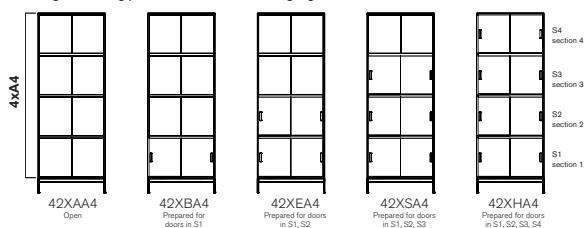

CONFIGURATION

Total height including plinth 800 mm alt. including legs 870 mm

Total height including plinth 1165 mm alt. including legs 1235 mm

Total height including plinth 1530 mm alt. including legs 1600 mm

Designer TEA

Total height including plinth 800 mm alt. including legs 870 mm

Total height including plinth 1165 mm alt. including legs 1235 mm

Total height including plinth 1530 mm alt. including legs 1600 mm

Total height including plinth 800 mm alt. including legs 870

Total height including plinth 1165 mm alt. including legs 1235 mm

Total height including plinth 1530 mm alt. including legs 1600 mm

COLOURS & MATERIALS