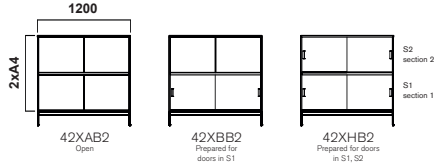

CONFIGURATION

Total height including plinth 800 mm alt. including legs 870 mm

Total height including plinth 1165 mm alt. including legs 1235 mm

Total height including plinth 1530 mm alt. including legs 1600 mm

Designer TEA

Total height including plinth 800 mm alt. including legs 870 mm

Total height including plinth 1165 mm alt. including legs 1235 mm

Total height including plinth 1530 mm alt. including legs 1600 mm

Total height including plinth 800 mm alt. including legs 870

Total height including plinth 1165 mm alt. including legs 1235 mm

Total height including plinth 1530 mm alt. including legs 1600 mm

COLOURS & MATERIALS