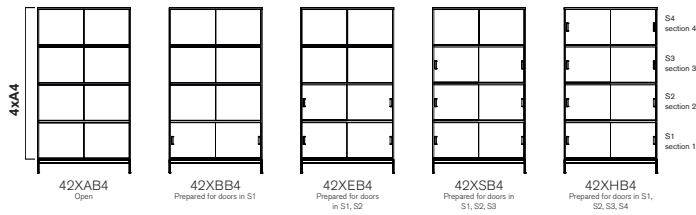

CONFIGURATION

Total height including plinth 800 mm alt. including legs 870 mm

Total height including plinth 1165 mm alt. including legs 1235 mm

Total height including plinth 1530 mm alt. including legs 1600 mm

Designer TEA

Total height including plinth 800 mm alt. including legs 870 mm

Total height including plinth 1165 mm alt. including legs 1235 mm

Total height including plinth 1530 mm alt. including legs 1600 mm

Total height including plinth 800 mm alt. including legs 870

Total height including plinth 1165 mm alt. including legs 1235 mm

Total height including plinth 1530 mm alt. including legs 1600 mm

COLOURS & MATERIALS