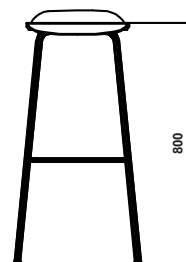

CONFIGURATION

Bar stool is also available in high 450 mm.

COLOURS & MATERIALS

WOOD

Birch veneer

Ash veneer

Oak veneer

Black stained veneer