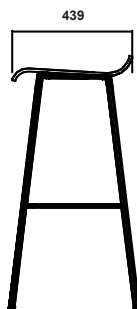

CONFIGURATION

Bar stool is also available in high 450 mm.

COLOURS & MATERIALS

WOOD

Birch veneer

Ash veneer

Oak veneer

Black stained veneer