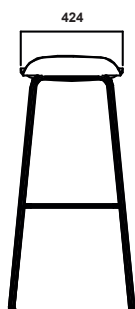

CONFIGURATION

Bar stool is also available in high 450 mm.

COLOURS & MATERIALS

WOOD

Birch veneer

Ash veneer

Oak veneer

Black stained veneer