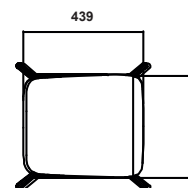

CONFIGURATION

Bar stool is also available in high 450 mm.

COLOURS & MATERIALS

WOOD

Birch veneer

Ash veneer

Oak veneer

Black stained veneer