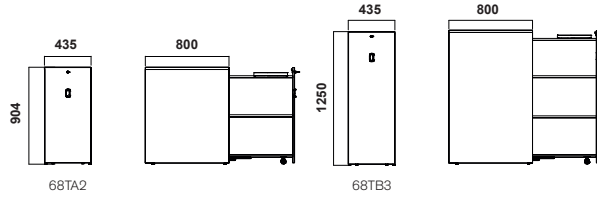

CONFIGURATION

Open storage
D: 300

Swing doors
D: 432

Designer Jens Fager

Sliding doors
D: 416

Tower

Personal locker
D: 432

The product is available in more configurations, look at my.edsbyn.com or the product catalog.