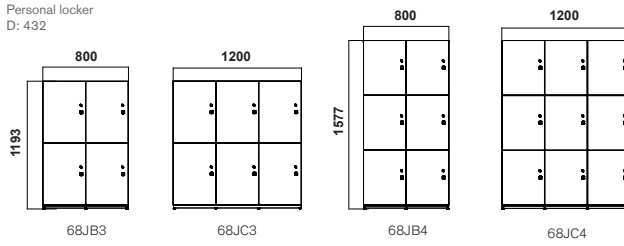

ACCESS STORAGE

DESIGN JENS FAGER

Access Storage is a storage line with the focus on function and choice. Edsbyn has been producing quality customised furniture for over 100 years, and the Access family is our response to your demands. Access Storage comes in a broad range of authentic veneers in Birch, Oak, Ash and with painted surfaces. The Fern Green and Sandy Grey shades have been specially designed by our designer Jens Fager. Fern Green was inspired by bracken and our serene Swedish forests. Sandy Grey conveys a sense of boulders crumbling into sand.

CONFIGURATION

Open storage
D: 300

Swing doors
D: 432

Designer Jens Fager

Sliding doors
D: 416

Tower

Personal locker
D: 432

The product is available in more configurations, look at my.edsbyn.com or the product catalog.