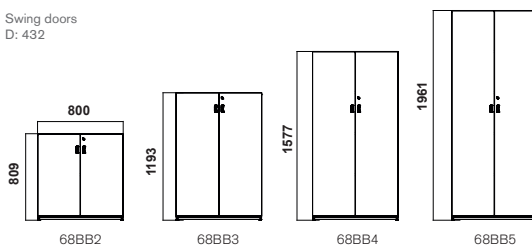

ACCESS STORAGE

DESIGN JENS FAGER

Access Storage is a storage line with the focus on function and choice. Edsbyn has been producing quality customised furniture for over 100 years, and the Access family is our response to your demands. Access Storage comes in a broad range of authentic veneers in Birch, Oak, Ash and with painted surfaces. The Fern Green and Sandy Grey shades have been specially designed by our designer Jens Fager. Fern Green was inspired by bracken and our serene Swedish forests. Sandy Grey conveys a sense of boulders crumbling into sand.

CONFIGURATION

Open storage
D: 300

Swing doors
D: 432

Designer Jens Fager

Sliding doors
D: 416

Tower

Personal locker
D: 432

The product is available in more configurations, look at my.edsbyn.com or the product catalog.