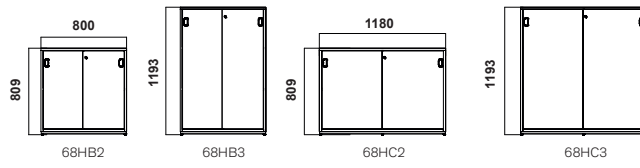

CONFIGURATION

Open storage
D: 300

Swing doors
D: 432

Designer Jens Fager

Sliding doors
D: 416

Tower

Personal locker
D: 432

The product is available in more configurations, look at my.edsbyn.com or the product catalog.