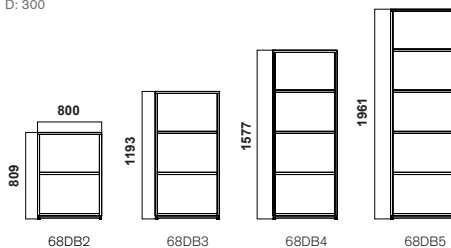

ACCESS STORAGE

DESIGN JENS FAGER

Access Storage is a storage line with the focus on function and choice. Edsbyn has been producing quality customised furniture for over 100 years, and the Access family is our response to your demands. Access Storage comes in a broad range of authentic veneers in Birch, Oak, Ash and with painted surfaces. The Fern Green and Sandy Grey shades have been specially designed by our designer Jens Fager. Fern Green was inspired by bracken and our serene Swedish forests. Sandy Grey conveys a sense of boulders crumbling into sand.

CONFIGURATION

Open storage
D: 300

Swing doors
D: 432

Designer Jens Fager

Sliding doors
D: 416

Tower

Personal locker
D: 432

The product is available in more configurations, look at my.edsbyn.com or the product catalog.