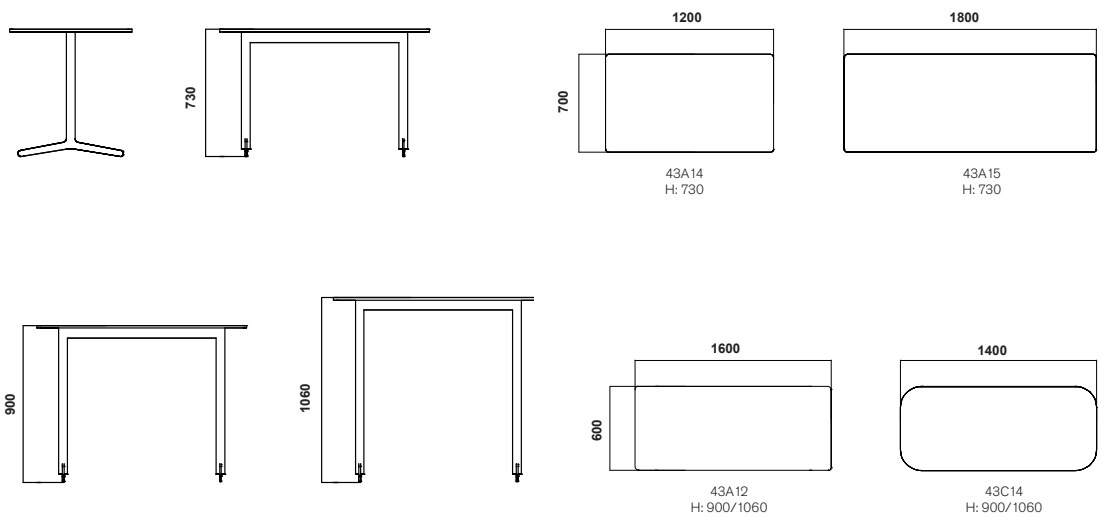

FEATHER TABLE

DESIGN JENS FAGER

Silent design with comfort and character. Feather is a furniture family with versatility, adaptable to different environments, offices, conference, restaurant, school and at home. Chairs and tables with uniform expression – simple, clean, functional. The variation in colour, shape and materials give you the possibility to select a beautiful, harmonious interior with a personal touch.

CONFIGURATION

Designer Jens Fager

COLOURS & MATERIALS

White laminate		Birch, veneer		LACQUER (Stand)	
Light grey laminate		Oak, veneer		White lacquer	
Dark grey laminate		Ash, veneer		Dark chocolate	
White hpl S 0502-G50Y		Ash white glazed		Misty Grey	
Light grey hpl S 2500-N		Black stained, veneer		Silver lacquer	
Dark grey hpl S 6502-B		Beige desktop 4176		Chrome	
Black hpl S 9000-N		Light grey desktop 4175		Black lacquer	
		Black desktop 4023	