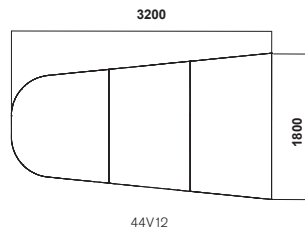

CONFIGURATION

Rectangular tables D: 1100 mm

Designer Jens Fager

Conferens table is available in depth 1250 mm, also with round corners. See my.edsyn or product catalog.

Feather V

COLOURS & MATERIALS

White hpl S 0502-G50Y		Ash veneer		LACQUER (Stand)	White lacquer	
Light grey hpl S 2500-N		Ash white glazed		Dark chocolate		
Dark grey hpl S 6502-B		Black stained veneer		Misty Grey		
Black hpl S 9000-N		Beige desktop 4176		Silver lacquer		
Birch veneer		Light grey desktop 4175		Chrome		
Oak veneer		Black desktop 4023		Black lacquer		