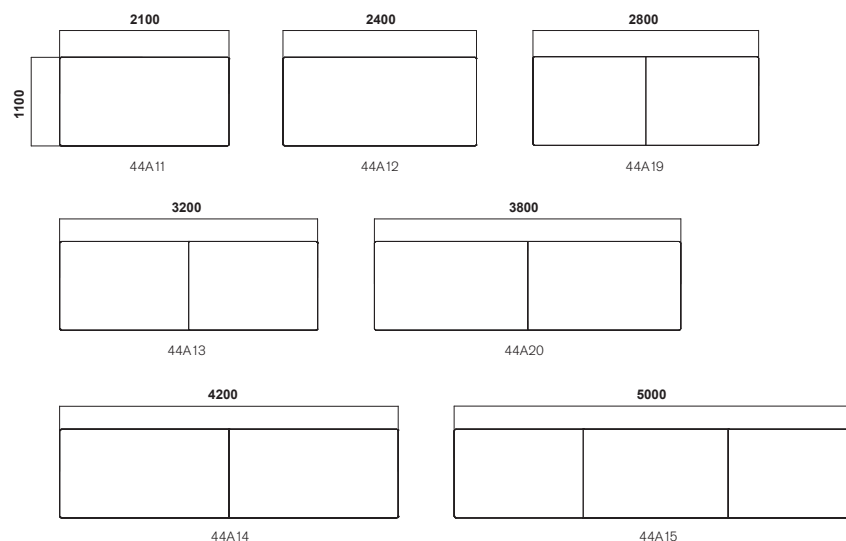

FEATHER CONFERENCE TABLE

DESIGN JENS FAGER

Silent design with comfort and character. Feather is a furniture family with versatility, adaptable to different environments, offices, conference, restaurant, school and at home. Chairs and tables with uniform expression – simple, clean, functional. The variation in colour, shape and materials give you the possibility to select a beautiful, harmonious interior with a personal touch.

CONFIGURATION

Rectangular tables D: 1100 mm

Designer Jens Fager

Conferens table is available in depth 1250 mm, also with round corners. See my.edsyn or product catalog.

Feather V

COLOURS & MATERIALS

White hpl S 0502-G50Y		Ash veneer		LACQUER (Stand)	White lacquer	
Light grey hpl S 2500-N		Ash white glazed		Dark chocolate		
Dark grey hpl S 6502-B		Black stained veneer		Misty Grey		
Black hpl S 9000-N		Beige desktop 4176		Silver lacquer		
Birch veneer		Light grey desktop 4175		Chrome		
Oak veneer		Black desktop 4023		Black lacquer		