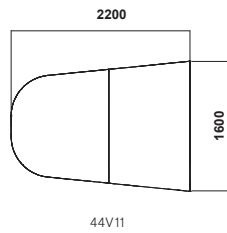

CONFIGURATION

Rectangular tables D: 1100 mm

Designer Jens Fager

Conferens table is available in depth 1250 mm, also with round corners. See my.edsyn or product catalog.

Feather V

COLOURS & MATERIALS

White hpl S 0502-G50Y		Ash veneer		LACQUER (Stand)	White lacquer	
Light grey hpl S 2500-N		Ash white glazed		Dark chocolate		
Dark grey hpl S 6502-B		Black stained veneer		Misty Grey		
Black hpl S 9000-N		Beige desktop 4176		Silver lacquer		
Birch veneer		Light grey desktop 4175		Chrome		
Oak veneer		Black desktop 4023		Black lacquer		