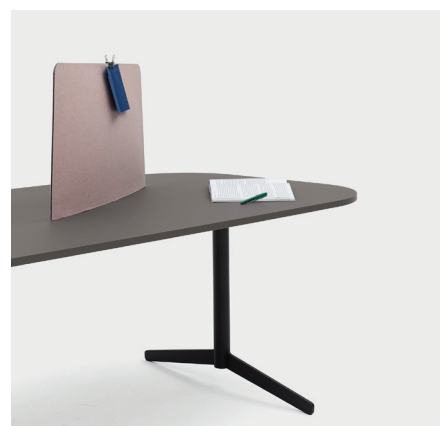

FEATHER CONFERENCE TABLE

DESIGN JENS FAGER

Silent design with comfort and character. Feather is a furniture family with versatility, adaptable to different environments, offices, conference, restaurant, school and at home. Chairs and tables with uniform expression – simple, clean, functional. The variation in colour, shape and materials give you the possibility to select a beautiful, harmonious interior with a personal touch.

CONFIGURATION

Rectangular tables D: 1100 mm

Designer Jens Fager

Conferens table is available in depth 1250 mm, also with round corners. See my.edsyn or product catalog.

Feather V

COLOURS & MATERIALS

White hpl S 0502-G50Y		Ash veneer		LACQUER (Stand)	White lacquer	
Light grey hpl S 2500-N		Ash white glazed		Dark chocolate		
Dark grey hpl S 6502-B		Black stained veneer		Misty Grey		
Black hpl S 9000-N		Beige desktop 4176		Silver lacquer		
Birch veneer		Light grey desktop 4175		Chrome		
Oak veneer		Black desktop 4023		Black lacquer		