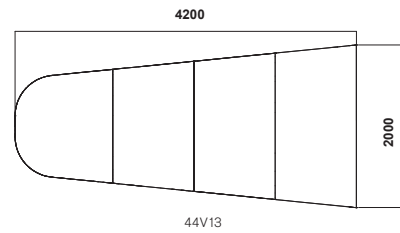

CONFIGURATION

Rectangular tables D: 1100 mm

Designer Jens Fager

Conferens table is available in depth 1250 mm, also with round corners. See my.edsyn or product catalog.

Feather V

COLOURS & MATERIALS

White hpl S 0502-G50Y		Ash veneer		LACQUER (Stand)	White lacquer	
Light grey hpl S 2500-N		Ash white glazed		Dark chocolate		
Dark grey hpl S 6502-B		Black stained veneer		Misty Grey		
Black hpl S 9000-N		Beige desktop 4176		Silver lacquer		
Birch veneer		Light grey desktop 4175		Chrome		
Oak veneer		Black desktop 4023		Black lacquer		