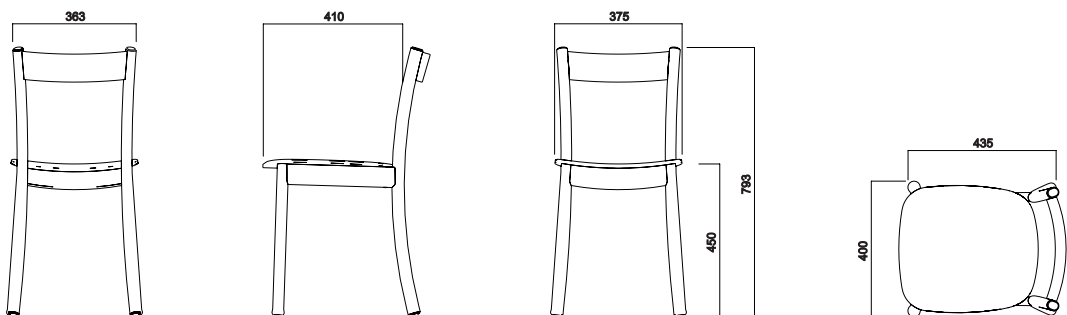

CONFIGURATION

COLOURS & MATERIALS

WOOD

White glazed ash

Black stained veneer

Solid oak

Designer Jens Fager