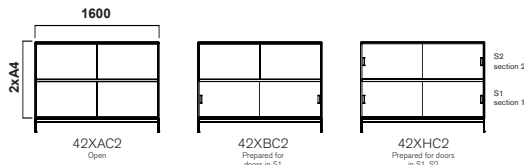

## CONFIGURATION

Total height including plinth 800 mm alt. including legs 870 mm

Total height including plinth 1165 mm alt. including legs 1235 mm

Total height including plinth 1530 mm alt. including legs 1600 mm

Designer TEA

Total height including plinth 800 mm alt. including legs 870 mm

Total height including plinth 1165 mm alt. including legs 1235 mm

Total height including plinth 1530 mm alt. including legs 1600 mm

Total height including plinth 800 mm alt. including legs 870

Total height including plinth 1165 mm alt. including legs 1235 mm

Total height including plinth 1530 mm alt. including legs 1600 mm