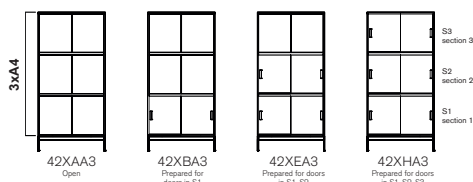

# NEAT STORAGE

DESIGN BY TEA

A neat family with a graphic form. Neat is a family of work tables and storage units with streamlined and airy design. With Neat Storage you can combine the material components in any number of ways, allowing you to put a personal touch on the interior.

## CONFIGURATION

Total height including plinth 800 mm alt. including legs 870 mm

Total height including plinth 1165 mm alt. including legs 1235 mm

Total height including plinth 1530 mm alt. including legs 1600 mm

Designer TEA

Total height including plinth 800 mm alt. including legs 870 mm

Total height including plinth 1165 mm alt. including legs 1235 mm

Total height including plinth 1530 mm alt. including legs 1600 mm

Total height including plinth 800 mm alt. including legs 870

Total height including plinth 1165 mm alt. including legs 1235 mm

Total height including plinth 1530 mm alt. including legs 1600 mm