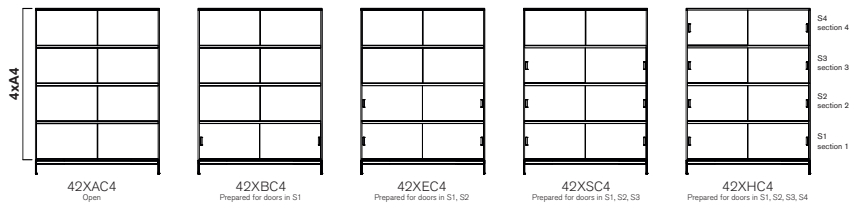

## CONFIGURATION

Total height including plinth 800 mm alt. including legs 870 mm

Total height including plinth 1165 mm alt. including legs 1235 mm

Total height including plinth 1530 mm alt. including legs 1600 mm

Designer TEA

Total height including plinth 800 mm alt. including legs 870 mm

Total height including plinth 1165 mm alt. including legs 1235 mm

Total height including plinth 1530 mm alt. including legs 1600 mm

Total height including plinth 800 mm alt. including legs 870

Total height including plinth 1165 mm alt. including legs 1235 mm

Total height including plinth 1530 mm alt. including legs 1600 mm