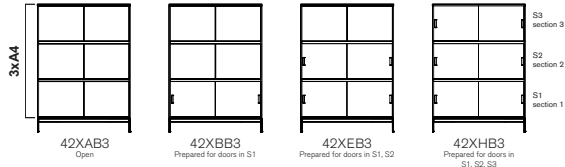

## CONFIGURATION

Total height including plinth 800 mm alt. including legs 870 mm

Total height including plinth 1165 mm alt. including legs 1235 mm

Total height including plinth 1530 mm alt. including legs 1600 mm

Designer TEA

Total height including plinth 800 mm alt. including legs 870 mm

Total height including plinth 1165 mm alt. including legs 1235 mm

Total height including plinth 1530 mm alt. including legs 1600 mm

Total height including plinth 800 mm alt. including legs 870

Total height including plinth 1165 mm alt. including legs 1235 mm

Total height including plinth 1530 mm alt. including legs 1600 mm