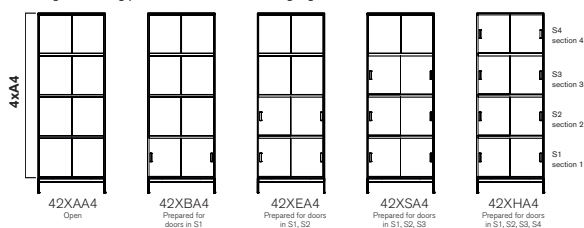

## CONFIGURATION

Total height including plinth 800 mm alt. including legs 870 mm

Total height including plinth 1165 mm alt. including legs 1235 mm

Total height including plinth 1530 mm alt. including legs 1600 mm

Designer TEA

Total height including plinth 800 mm alt. including legs 870 mm

Total height including plinth 1165 mm alt. including legs 1235 mm

Total height including plinth 1530 mm alt. including legs 1600 mm

Total height including plinth 800 mm alt. including legs 870

Total height including plinth 1165 mm alt. including legs 1235 mm

Total height including plinth 1530 mm alt. including legs 1600 mm