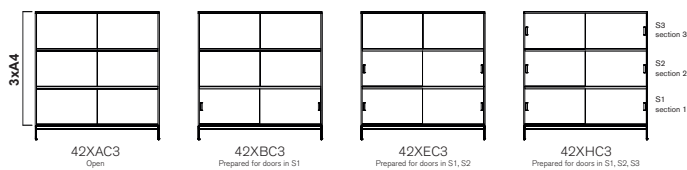

## CONFIGURATION

Total height including plinth 800 mm alt. including legs 870 mm

Total height including plinth 1165 mm alt. including legs 1235 mm

Total height including plinth 1530 mm alt. including legs 1600 mm

Designer TEA

Total height including plinth 800 mm alt. including legs 870 mm

Total height including plinth 1165 mm alt. including legs 1235 mm

Total height including plinth 1530 mm alt. including legs 1600 mm

Total height including plinth 800 mm alt. including legs 870

Total height including plinth 1165 mm alt. including legs 1235 mm

Total height including plinth 1530 mm alt. including legs 1600 mm