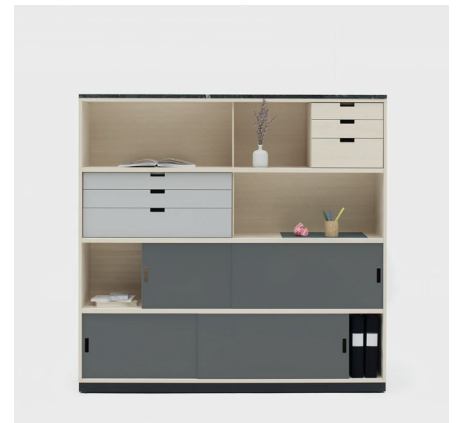

# NEAT STORAGE

DESIGN BY TEA

A neat family with a graphic form. Neat is a family of work tables and storage units with streamlined and airy design. With Neat Storage you can combine the material components in any number of ways, allowing you to put a personal touch on the interior.

## CONFIGURATION

Total height including plinth 800 mm alt. including legs 870 mm

Total height including plinth 1165 mm alt. including legs 1235 mm

Total height including plinth 1530 mm alt. including legs 1600 mm

Designer TEA

Total height including plinth 800 mm alt. including legs 870 mm

Total height including plinth 1165 mm alt. including legs 1235 mm

Total height including plinth 1530 mm alt. including legs 1600 mm