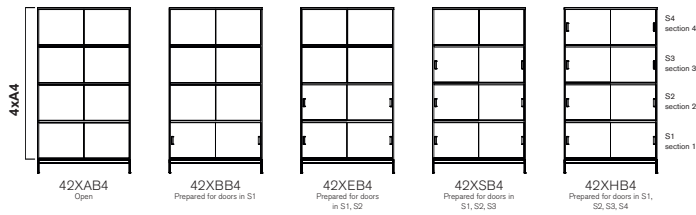

## CONFIGURATION

Total height including plinth 800 mm alt. including legs 870 mm

Total height including plinth 1165 mm alt. including legs 1235 mm

Total height including plinth 1530 mm alt. including legs 1600 mm

Designer TEA

Total height including plinth 800 mm alt. including legs 870 mm

Total height including plinth 1165 mm alt. including legs 1235 mm

Total height including plinth 1530 mm alt. including legs 1600 mm

Total height including plinth 800 mm alt. including legs 870

Total height including plinth 1165 mm alt. including legs 1235 mm

Total height including plinth 1530 mm alt. including legs 1600 mm