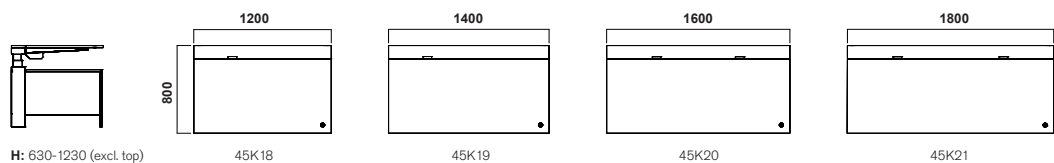

CONFIGURATION

COLOURS & MATERIALS

WOOD

Birch veneer	
Oak veneer	
Ash white glazed	
Black stained veneer	
White hpl S 0502-G50Y	

Black hpl S 9000-N	
Light grey hpl S 2500-N	
Dark grey hpl S 6502-B	

LACQUER (Stand)

White lacquer	
Dark chocolate	
Misty Grey	
Black lacquer