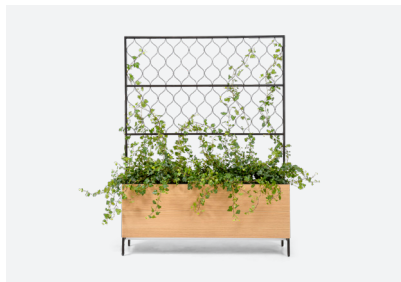

NEAT GREEN

DESIGN TEA

Neat Storage has a light streamlined appearance for the contemporary office. By using slender dimensions for the frame and doors, we have given Neat its own unique expression.

Neat Storage are as attractive from the back as the front and provide a plethora of variation opportunities. Combine the storage with Neat Green, a decorative and functional plant box that is placed on top of the Neat Storage unit or directly on a stand.