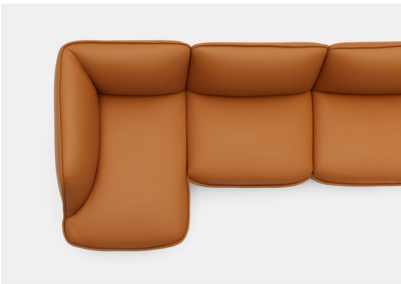

# GATHER

DESIGN ANDREAS ENGESVIK

Gather is a furniture series that allow you to create the most suitable configurations for your needs without compromising on aesthetics or comfort. Gather is perfect for the workplace or even the home.

The Sofa stretches in a stately manner from armrest to armrest, with generous and well-fitted proportions. The spacious armchair has both attitude and comfort, with a slender frame that gives the seat a hovering expression. Gather Modular Sofa combines the best from two worlds; the practicality of a modular system and the aesthetics of a stand-alone. Create the most suitable configurations for your needs. The holistic expression of Gather is based on its chunky and fitted volumes intersected by the characteristic seam running around the sofa.