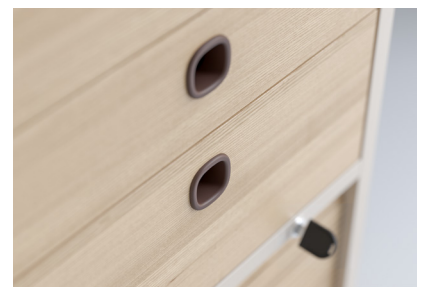

# ACCESS STORAGE

BY EDSBYN

Access Storage is a completely new storage line, with the focus on function and choice. It comes in a broad range of authentic veneers in birch, oak, ash and with painted surfaces.

The Fern Green and Sandy grey shades have been specially designed by our designer Jens Fager. The designed cast handles Access Grip, with a tactile feel, is shaped by Andreas Engesvik.

*By Edsbyn*