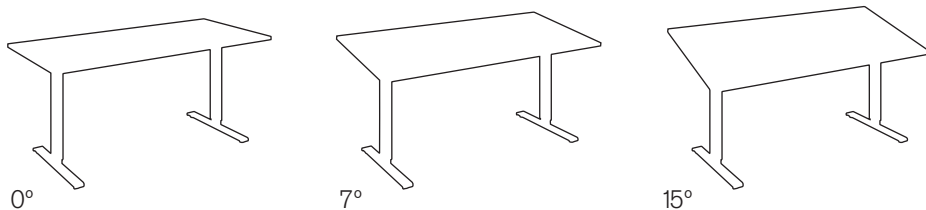

TILT TABLE

THE NEW GENERATION SIT 'N' STAND

SIT, STAND & TILT

THE NEW GENERATION SIT 'N' STAND

The Tilt Table is the next generation in height-adjustable tables that also offers a third working position.

The table top can be angled up to 15 degrees using a simple hand grip, providing welcome relief for both the back and neck.

Tilt Table is an excellent touchdown table in the modern activity-based office and it works equally well as a comfortable drawing table in the studio, or a flexible work desk in the school room.

Our modern work spaces and education facilities are in need of more ergonomically sound options for the health of our bodies. Tilt Table has the aesthetics of the classic table, can be configured according to your own wishes and comes with three functions
- Sit, Stand and Tilt.