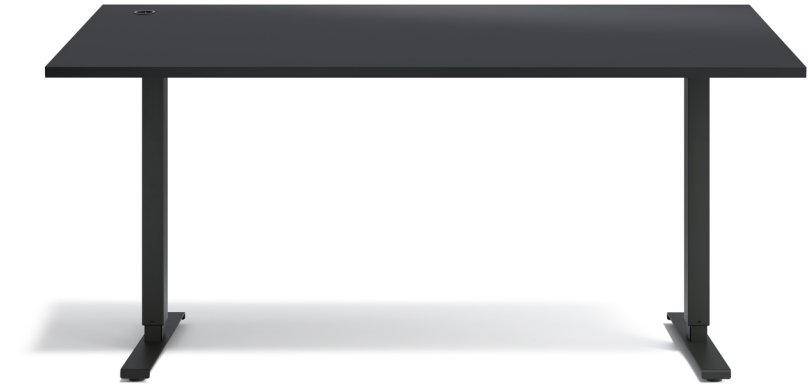

TILT TABLE

THE NEW GENERATION SIT 'N' STAND

SIT, STAND & TILT

THE NEW GENERATION SIT 'N' STAND

The Tilt Table is the next generation in height-adjustable tables that also offers a third working position.

The table top can be angled up to 15 degrees using a simple hand grip, providing welcome relief for both the back and neck.

Tilt Table is an excellent touchdown table in the modern activity-based office and it works equally well as a comfortable drawing table in the studio, or a flexible work desk in the school room.

Our modern work spaces and education facilities are in need of more ergonomically sound options for the health of our bodies. Tilt Table has the aesthetics of the classic table, can be configured according to your own wishes and comes with three functions
- Sit, Stand and Tilt.

The first prototype of Tilt Table was shown 2018 at Stockholm Furniture and Light Fair 2018 with very positive response. Now we launch Tilt Table as a fully developed product ready to order!

REBECKA ULLHOLM