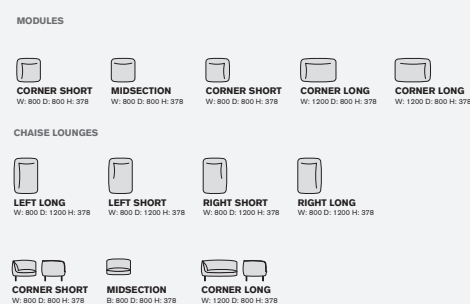

GATHER MODULAR

Design Andreas Engesvik

MEASUREMENTS

MODULES

CONFIGURATIONS

COLOURS & MATERIALS

ELMOSOFT LEATHER / Supplier: Elmo	
Black (99999)	
Dark chocolate (93129)	
Brown (33004)	
Cognac (54035)	
Umber green (98015)	
Deep blue (97038)	
Graphite (11049)	
Slate white (01040)	