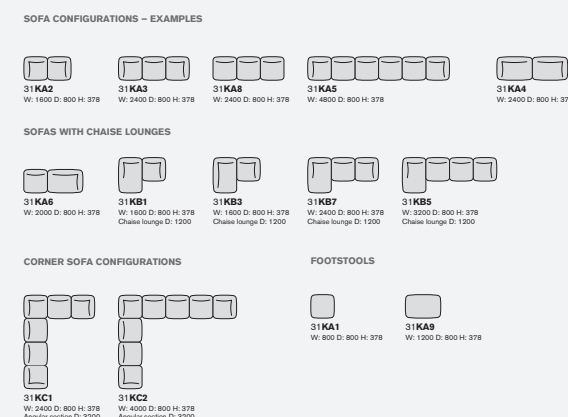

GATHER MODULAR

Design Andreas Engesvik

MEASUREMENTS

MODULES

CONFIGURATIONS

COLOURS & MATERIALS

ELMOSOFT LEATHER / Supplier: Elmo	
Black (99999)	
Dark chocolate (93129)	
Brown (33004)	
Cognac (54035)	
Umber green (98015)	
Deep blue (97038)	
Graphite (11049)	
Slate white (01040)	