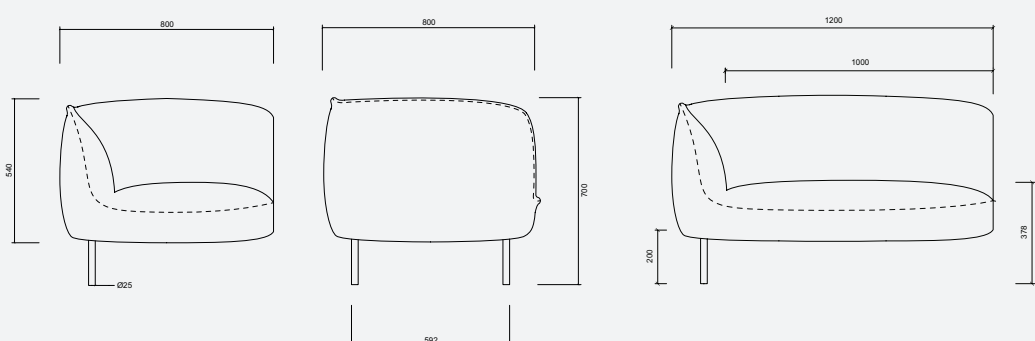

GATHER MODULAR

Design Andreas Engesvik

MEASUREMENTS

MODULES

CONFIGURATIONS

COLOURS & MATERIALS

ELMOSOFT LEATHER / Supplier: Elmo	
Black (99999)	
Dark chocolate (93129)	
Brown (33004)	
Cognac (54035)	
Umber green (98015)	
Deep blue (97038)	
Graphite (11049)	
Slate white (01040)	