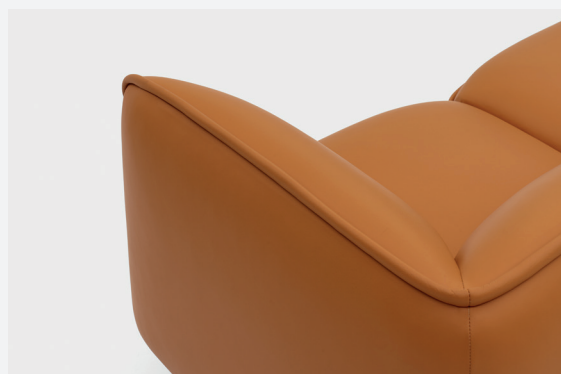

GATHER MODULAR

Design Andreas Engesvik

MEASUREMENTS

MODULES

CONFIGURATIONS

COLOURS & MATERIALS

ELMOSOFT LEATHER / Supplier: Elmo	
Black (99999)	
Dark chocolate (93129)	
Brown (33004)	
Cognac (54035)	
Umber green (98015)	
Deep blue (97038)	
Graphite (11049)	
Slate white (01040)	