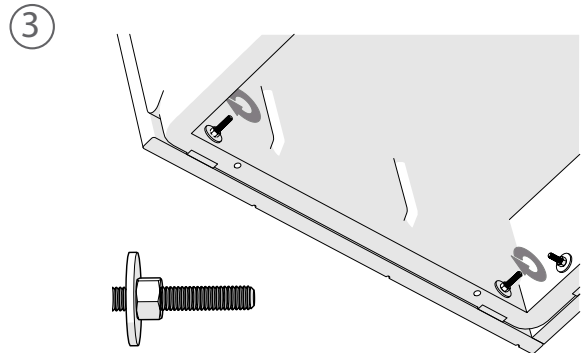

RESOLVE PLAY

ASSEMBLY INSTRUCTION

- 2x PSH M6x40
- 6x PSH M8x80
- 6x M6M M8
- 6x SRKB 9x28
- 6x MC6S M8x35
-

- 2x PSH M6x40
- 8x PSH M8x80
- 8x M6M M8
- 8x SRKB 9x28
- 6x MC6S M8x35
-

1

2

- 2/4x
- 2/4x

Monteringsanvisning

3

4x 

4x 

4

6x 