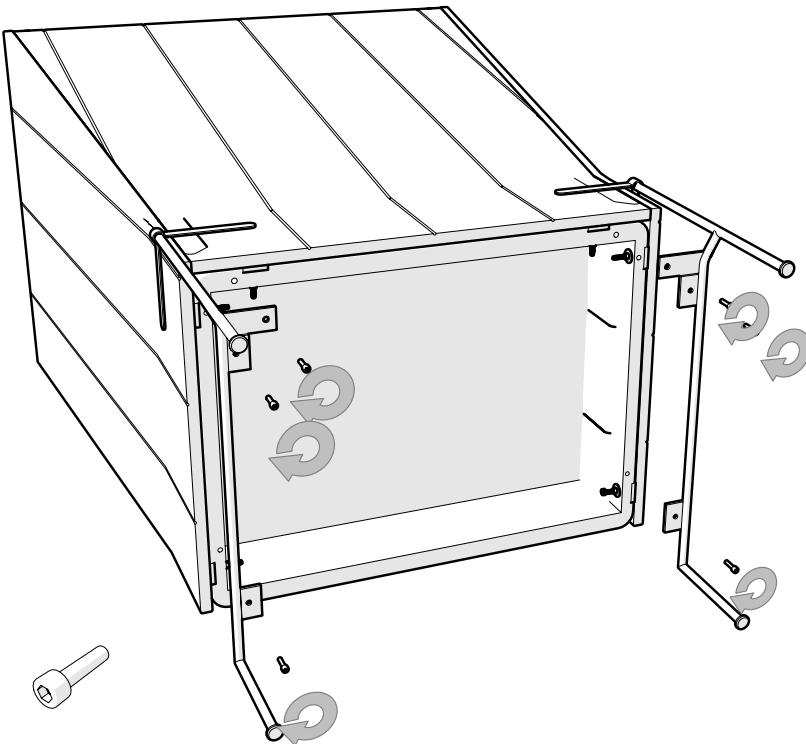

Monteringsanvisning

3

4x

4x

4

6x