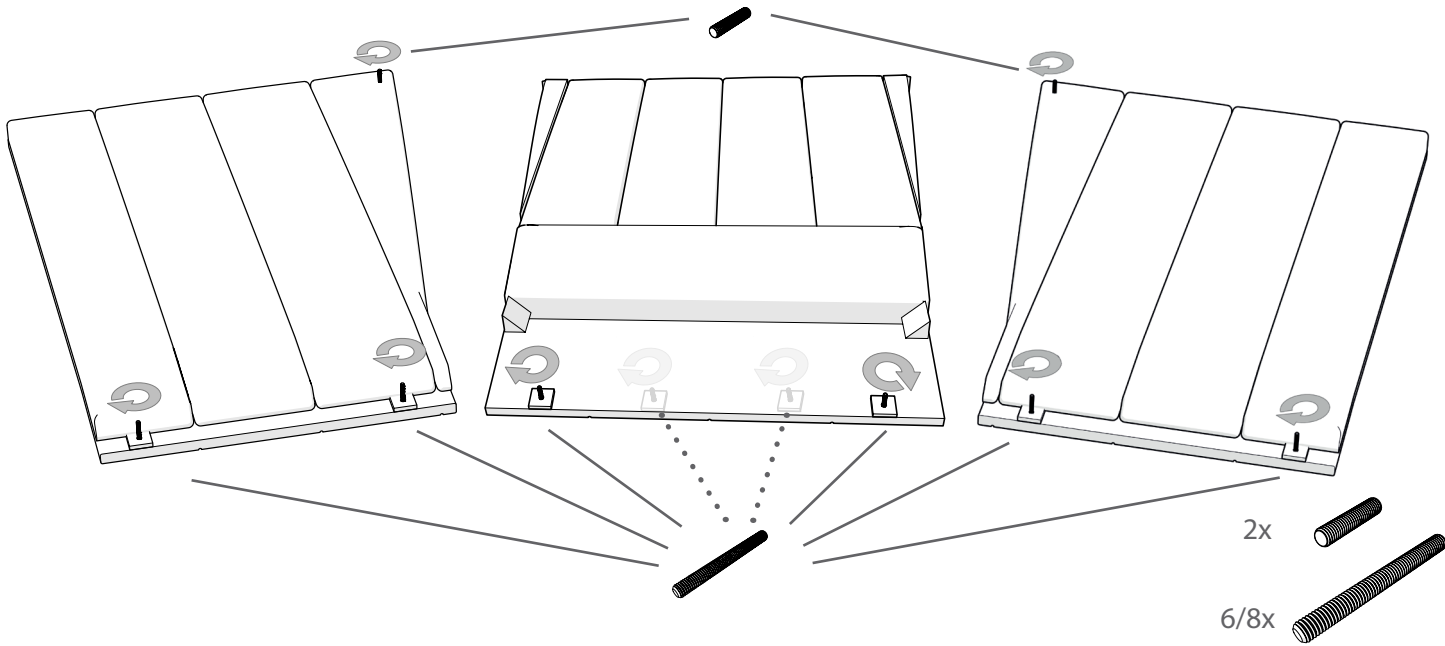

RESOLVE PLAY

ASSEMBLY INSTRUCTION

- 2x PSH M6x40
- 6x PSH M8x80
- 6x M6M M8
- 6x SRKB 9x28
- 6x MC6S M8x35
-

- 2x PSH M6x40
- 8x PSH M8x80
- 8x M6M M8
- 8x SRKB 9x28
- 6x MC6S M8x35
-

1

2

- 2/4x
- 2/4x

Monteringsanvisning

3

4x 

4x 

4

6x 