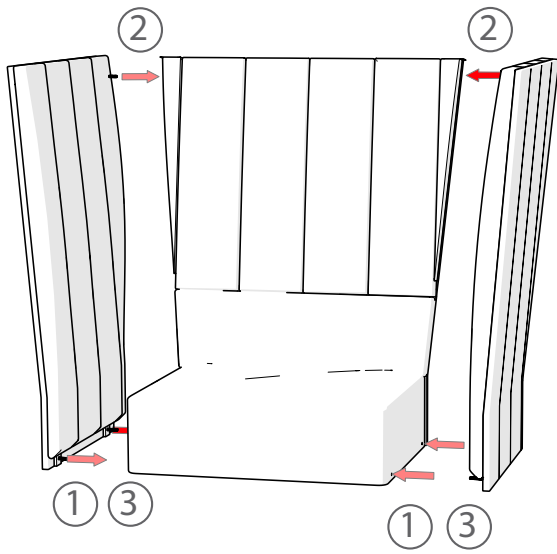

RESOLVE PLAY

ASSEMBLY INSTRUCTION

- 2x PSH M6x40
- 6x PSH M8x80
- 6x M6M M8
- 6x SRKB 9x28
- 6x MC6S M8x35
-

- 2x PSH M6x40
- 8x PSH M8x80
- 8x M6M M8
- 8x SRKB 9x28
- 6x MC6S M8x35
-

1

2

- 2/4x
- 2/4x

Monteringsanvisning

3

4x 

4x 

4

6x 