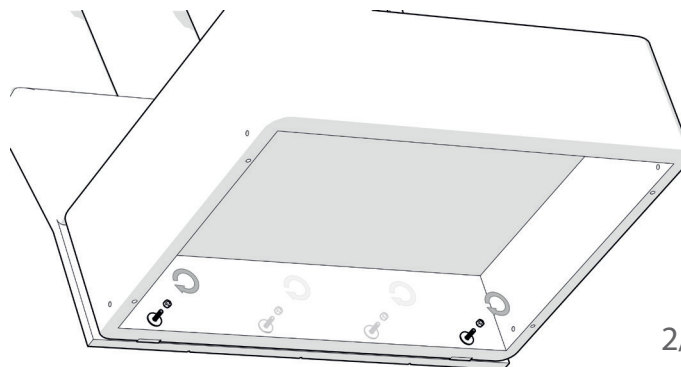

RESOLVE PLAY

ASSEMBLY INSTRUCTION

- 2x PSH M6x40
- 6x PSH M8x80
- 6x M6M M8
- 6x SRKB 9x28
- 6x MC6S M8x35
-

- 2x PSH M6x40
- 8x PSH M8x80
- 8x M6M M8
- 8x SRKB 9x28
- 6x MC6S M8x35
-

1

2

- 2/4x
- 2/4x

Monteringsanvisning

3

4x 

4x 

4

6x 