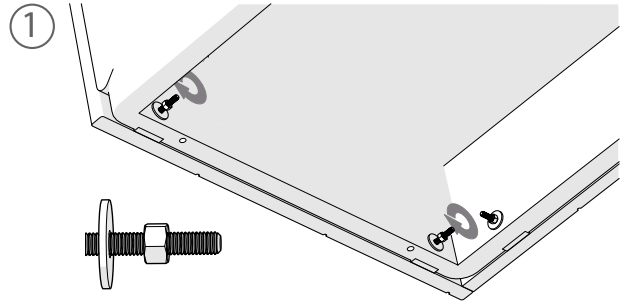

Monteringsanvisning

3