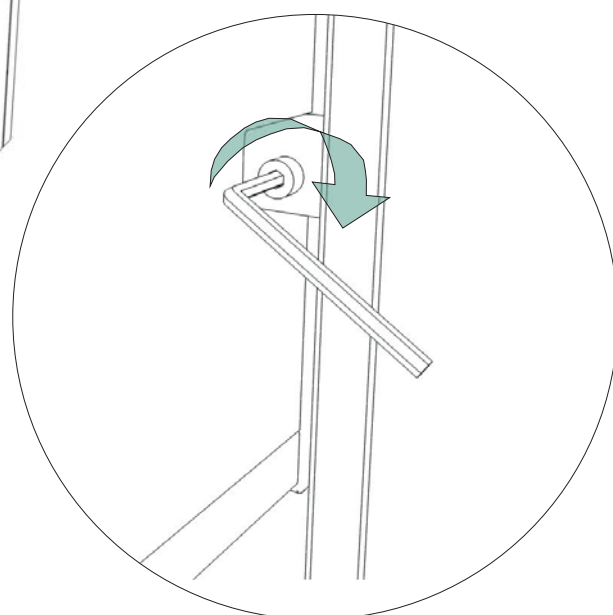

Date:

2016-11-30

Nr:

00530256-A

1

2

Skruva fast Tovern i stativet.

Screw the Tower into the frame.