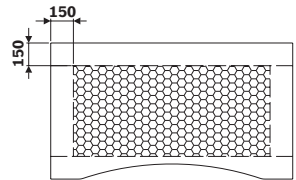

For table with depth 600 mm 09 677 41060

For table with depth 800 mm 09 677 41080